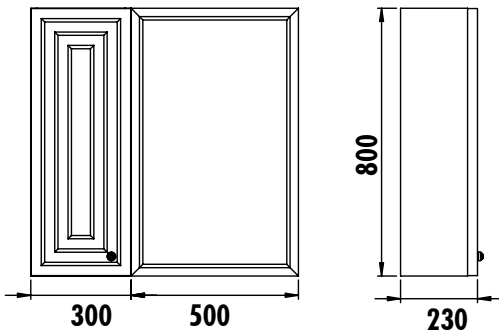

TECHNICAL DRAWING

SPECIFICATIONS

Creavit keeps its rights of making any change to the products.

Quality
Management
Systems

Customer Satisfaction
Certificate

LGA

Germany Accreditation
Certificate

kiwa

Netherlands
Accreditation Certificate

GOST - R

Russia Accreditation
Certificate

UkrSEPRO

Ukraine Accreditation
Certificate

Israel
Accreditation
Certificate

Nigeria Accreditation
Certificate

European Accreditation
Certificate

Turkish
Accreditation
Certificate