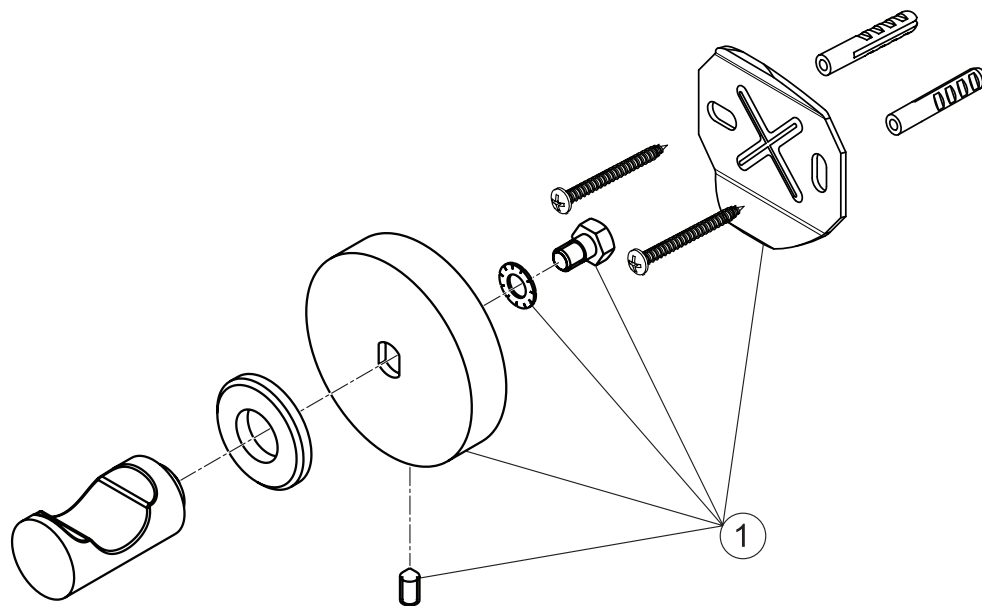

Ideal Standard

IOM

A 9115 \*\*

1115 / MTAc A9115

Position

1 = A 963 259 \*\*

Ideal Standard International NV  
Corporate Village - Gent Building  
Da Vincilaan 2  
1935 Zaventem  
Belgium  
[www.idealstandardinternational.com](http://www.idealstandardinternational.com)