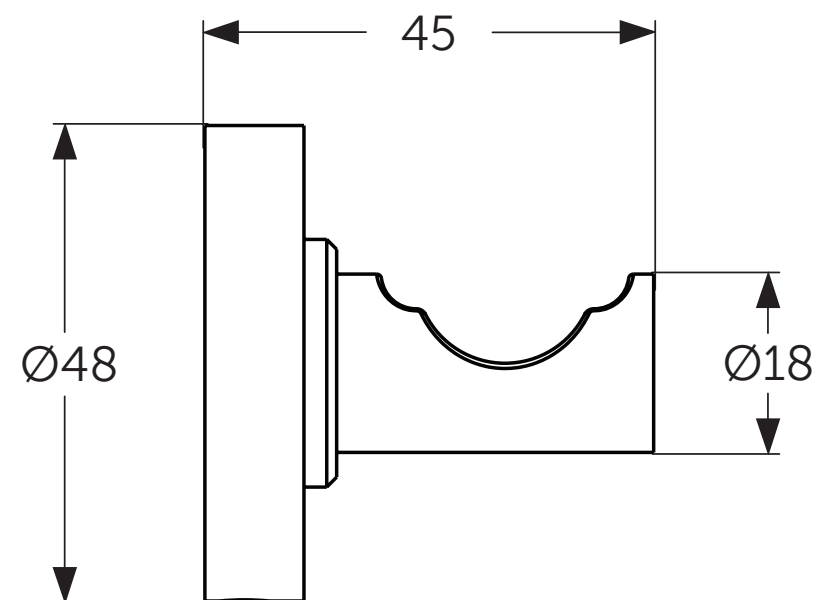

Ideal Standard

IOM

A 9115 \*\*

1115 / MTAc A9115

Position

1 = A 963 259 \*\*

Ideal Standard International NV  
Corporate Village - Gent Building  
Da Vincilaan 2  
1935 Zaventem  
Belgium  
[www.idealstandardinternational.com](http://www.idealstandardinternational.com)