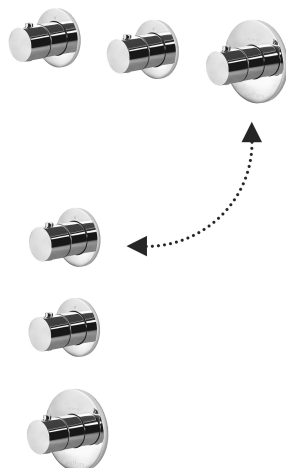

COLLECTION

modular box

PRODUCT IMAGE

TECHNICAL DRAWING

DESCRIPTION

External set for concealed thermostatic shower mixer (2 functions)

complete with:

- wall plates
- handles

ART.

MDE 018 . .

for art. MDBOX018

- horizontal or vertical installation

ZPRO 094

Extension for art. MDE018

- H20mm

FINISHES

MDE

- CR - cromo
- BO - bianco opaco
- NO - nero opaco
- ST - finitura steel looking

ZPRO

PRODUCT PAGE

www.paffoni.it