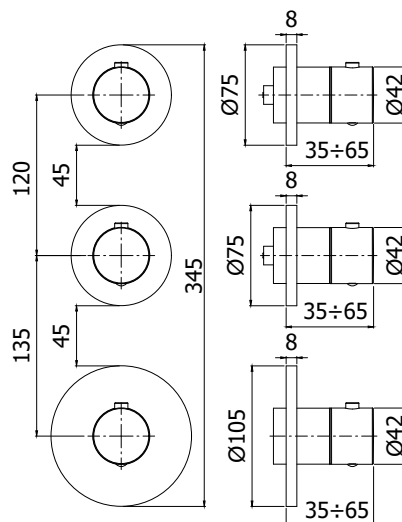

COLLECTION

modular box

PRODUCT IMAGE

TECHNICAL DRAWING

DESCRIPTION

External set for concealed thermostatic shower mixer (2 functions)

complete with:

- wall plates
- handles

ART.

MDE 018 . .

for art. MDBOX018

- horizontal or vertical installation

ZPRO 094

Extension for art. MDE018

- H20mm

FINISHES