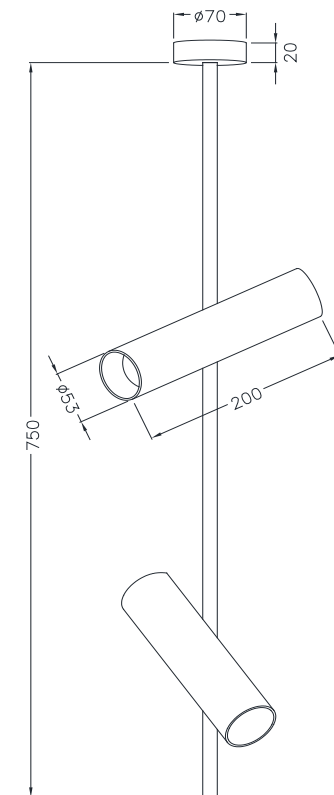

Instruction

C021CL-02W

2 x GU10 (50W)

Model: C021CL-02W
Collection: Ceiling & Wall
Series: Elti

Ceiling Lamps