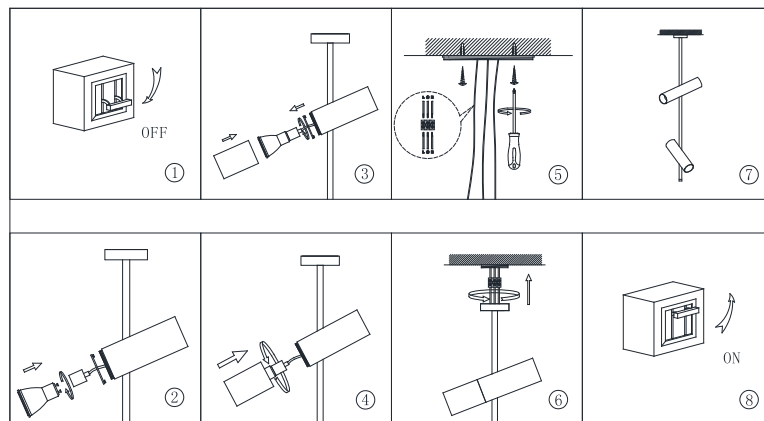

Instruction

C021CL-02W

2 x GU10 (50W)

Model: C021CL-02W
Collection: Ceiling & Wall
Series: Elti

Ceiling Lamps