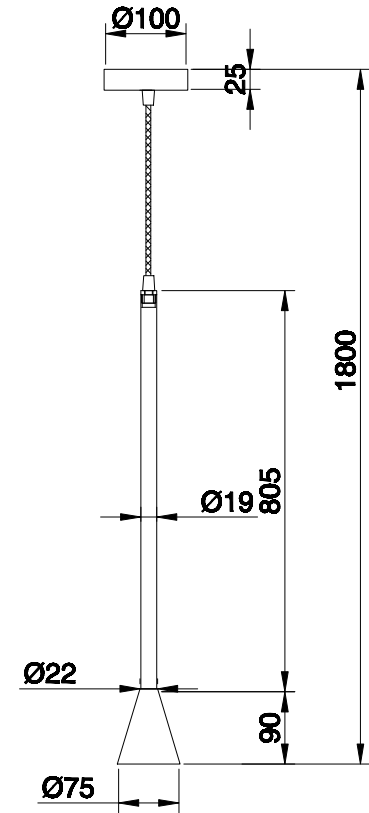

# Instruction

P064PL-01B

1 x GU10 (40W)  
Recommended to use with LED bulbs

Model: P064PL-01B  
Collection: Pendant  
Series: Arrow

Pendant Lamps