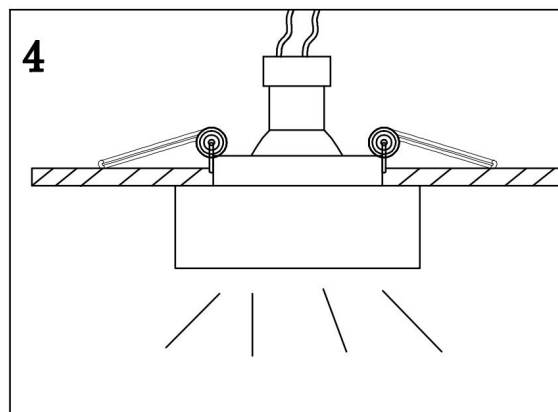

1

2

3

4

1xGU10 10W

Model: DL047-01W

Collection: Downlight

Resessed