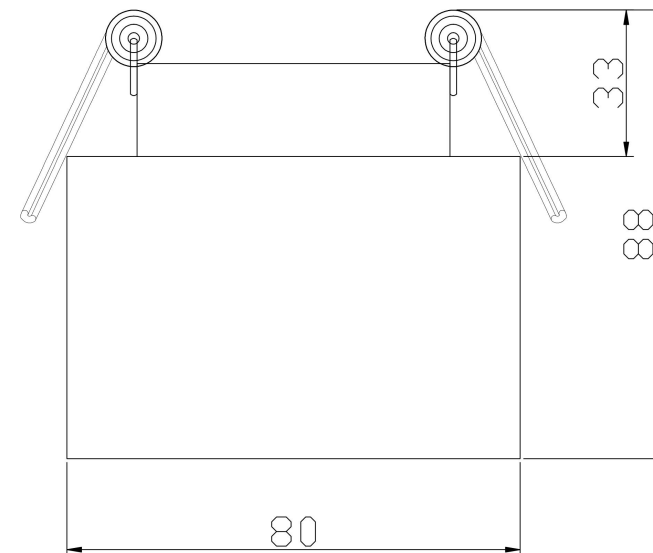

1

2

3

4

1xGU10 10W

Model: DL047-01W

Collection: Downlight

Resessed