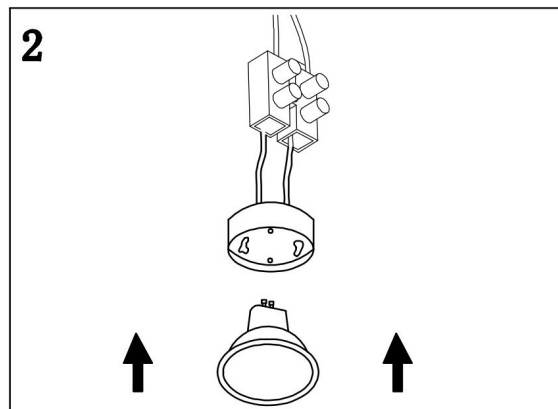

1

2

3

4

1xGU10 10W

Model: DL047-01W

Collection: Downlight

Resessed