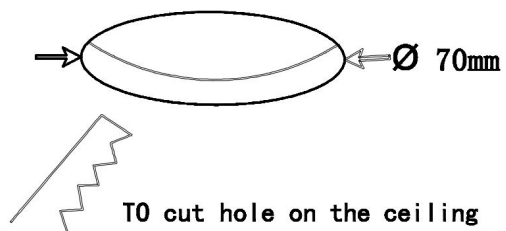

1

2

3

4

1xGU10 10W

Model: DL047-01W

Collection: Downlight

Resessed