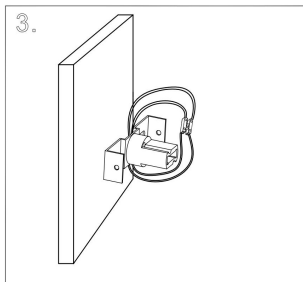

C066WL-01W

1xG9 50W

Model: C066WL-01W
Collection: Ceiling & Wall

Wall Lamps