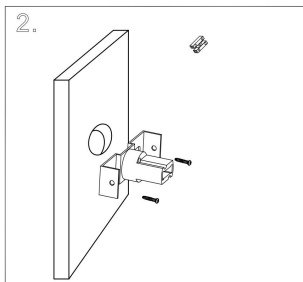

C066WL-01W

1xG9 50W

Model: C066WL-01W
Collection: Ceiling & Wall

Wall Lamps