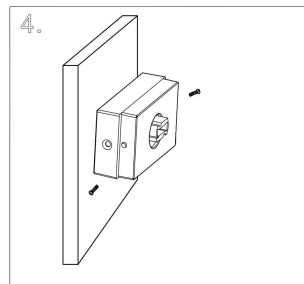

C066WL-01W

1xG9 50W

Model: C066WL-01W
Collection: Ceiling & Wall

Wall Lamps