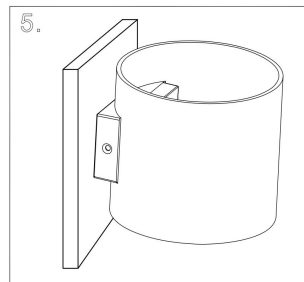

C066WL-01W

1xG9 50W

Model: C066WL-01W
Collection: Ceiling & Wall

Wall Lamps