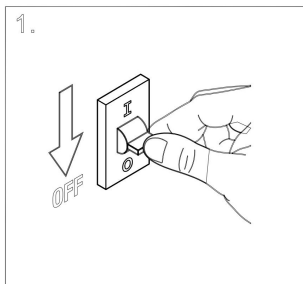

C066WL-01W

1xG9 50W

Model: C066WL-01W
Collection: Ceiling & Wall

Wall Lamps