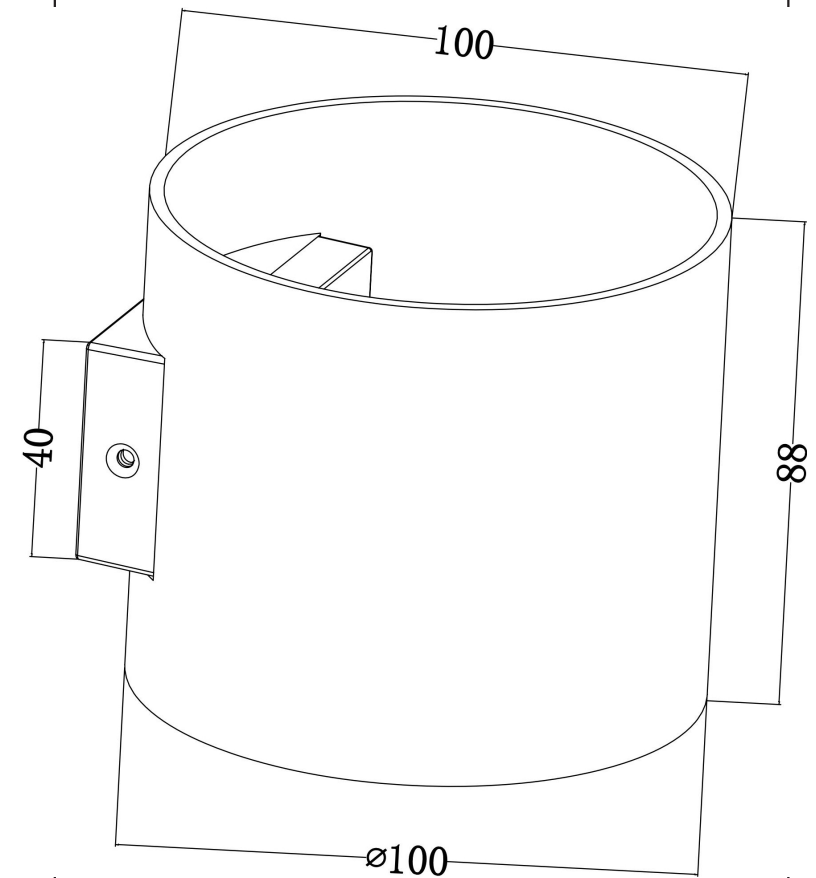

C066WL-01W

1xG9 50W

Model: C066WL-01W
Collection: Ceiling & Wall

Wall Lamps