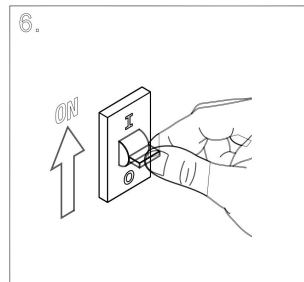

C066WL-01W

1xG9 50W

Model: C066WL-01W
Collection: Ceiling & Wall

Wall Lamps