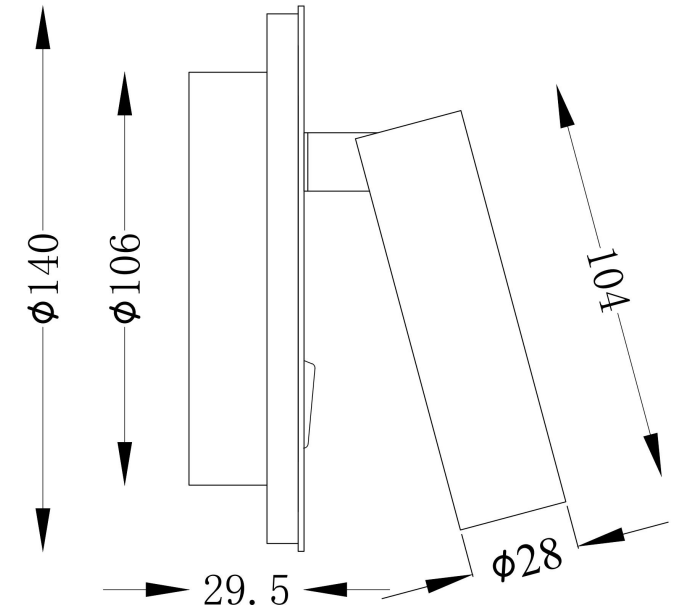

3

MAX 9W
550 Lumen

Model: C176-WL-01-6W-W
Collection: Ceiling & Wall