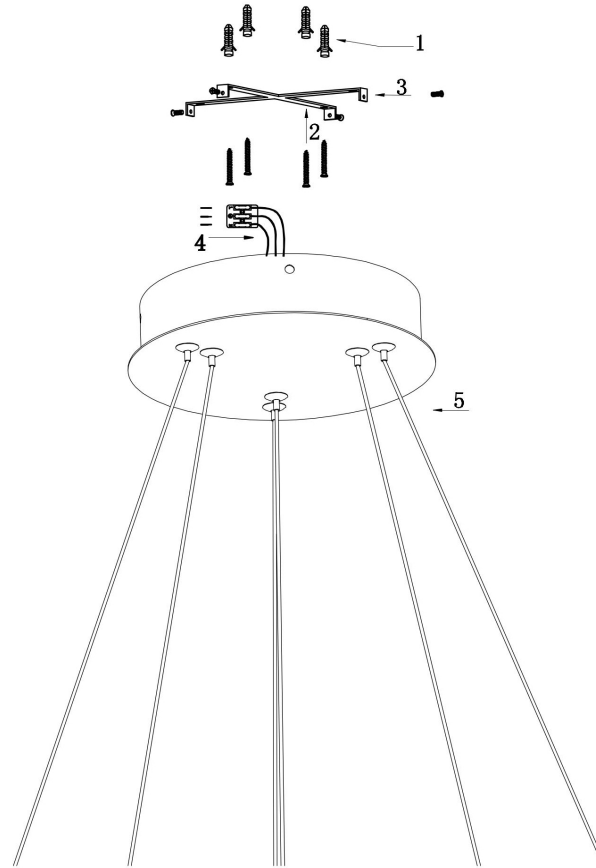

Instruction

MOD058PL-L74B4K

MAX 88W
5 200 Lumen

Model: MOD058PL-L74B4K

Collection: Modern

Pendant Lamps