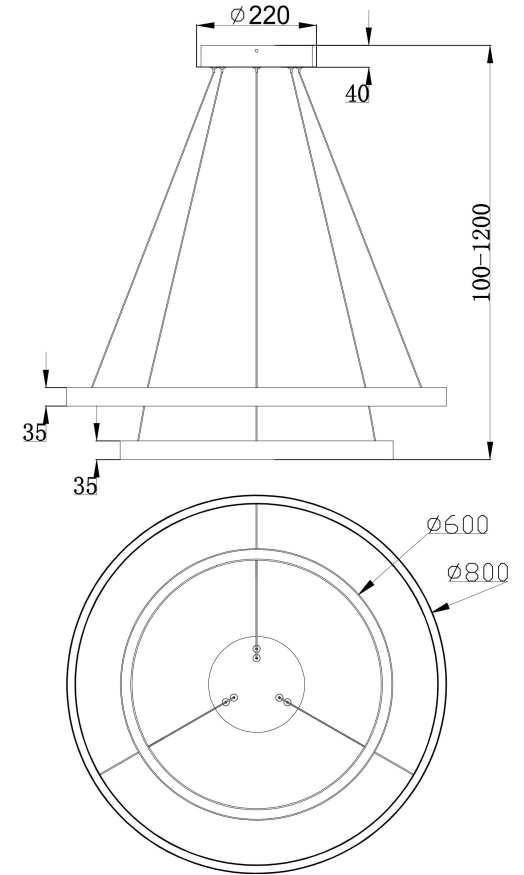

Instruction

MOD058PL-L74B4K

MAX 88W
5 200 Lumen

Model: MOD058PL-L74B4K

Collection: Modern

Pendant Lamps