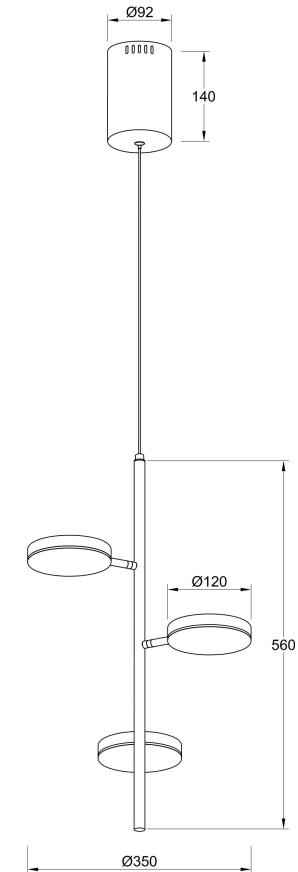

Instruction

MOD070PL-L18B3K

MAX 18W
1 100 Lumen

Model: MOD070PL-L18B3K

Collection: Modern

Pendant Lamps