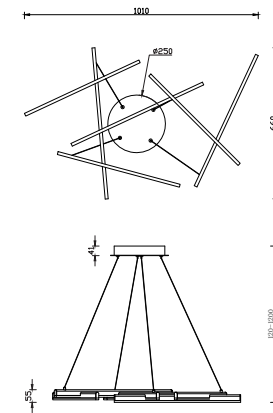

Instruction

MOD016PL-L75W4K

MAX 75W
3500 Lumen

Model: MOD016PL-L75W4K
Collection: Technical

Pendant Lamps