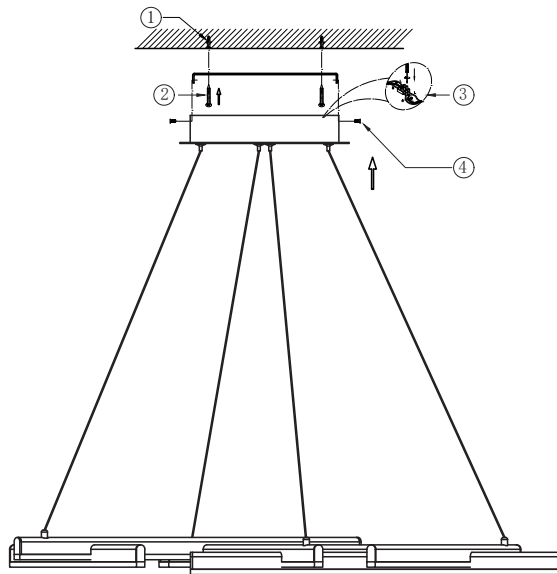

Instruction

MOD016PL-L75W4K

MAX 75W
3500 Lumen

Model: MOD016PL-L75W4K
Collection: Technical

Pendant Lamps