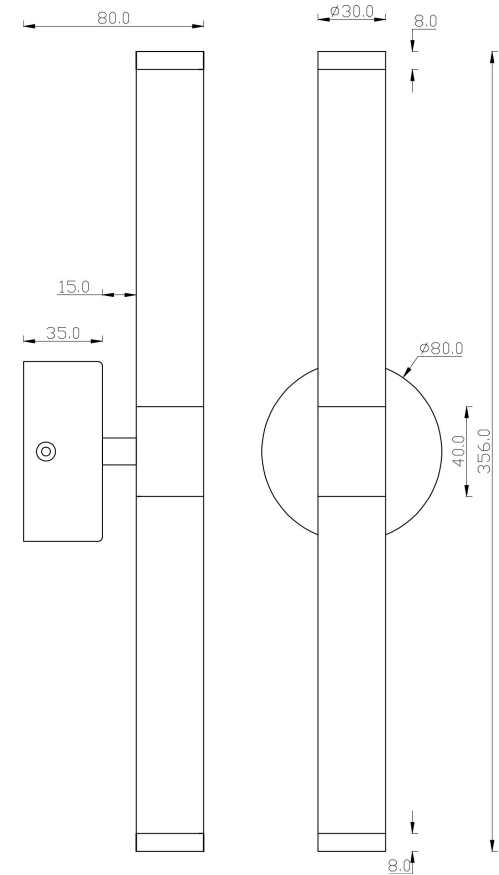

Instruction

MOD106WL-L10G3K

MAX 10W
1 050 Lumen

Model: MOD106WL-L10G3K

Collection: Modern

Wall Lamps