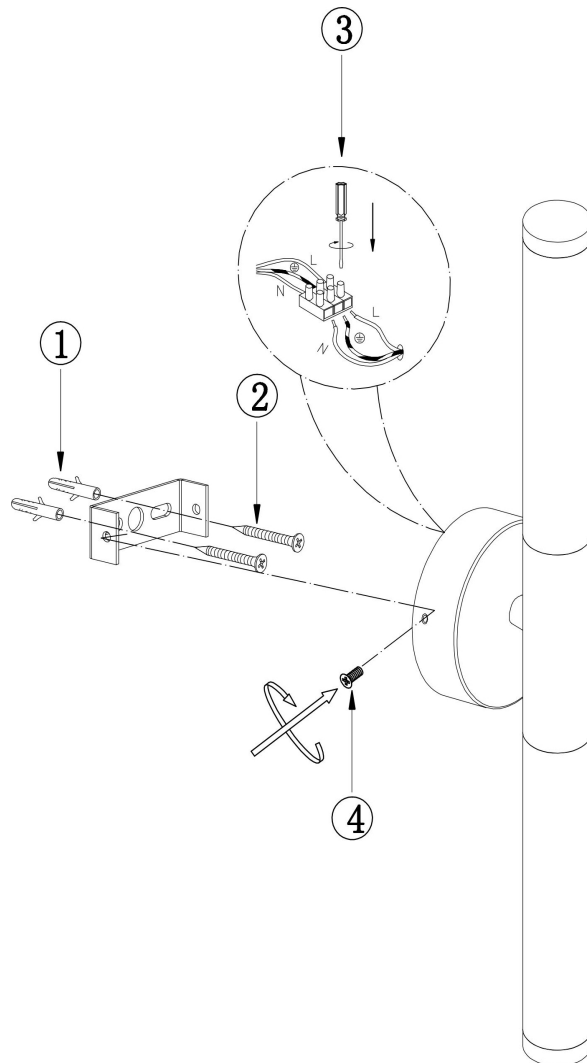

Instruction

MOD106WL-L10G3K

MAX 10W
1 050 Lumen

Model: MOD106WL-L10G3K

Collection: Modern

Wall Lamps