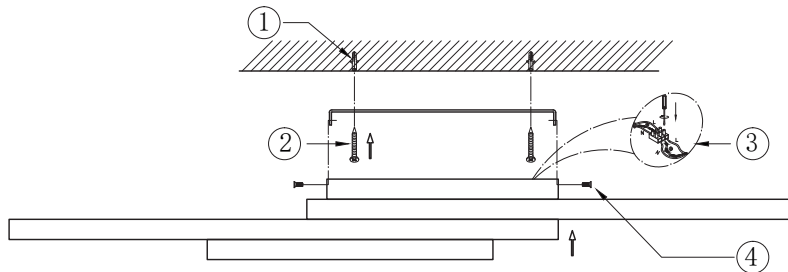

Instruction

MOD015CL-L80B4K

MAX 80W
3900 Lumen

Model: MOD015CL-L80B4K
Collection: Technical
Series: Line

Ceiling Lamps