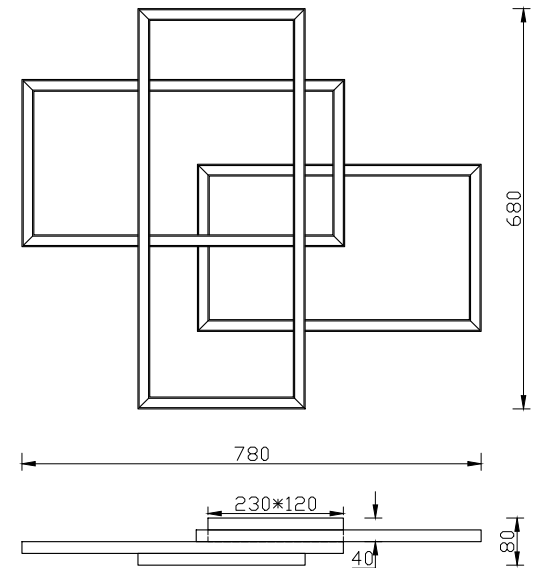

Instruction

MOD015CL-L80B4K

MAX 80W
3900 Lumen

Model: MOD015CL-L80B4K
Collection: Technical
Series: Line

Ceiling Lamps