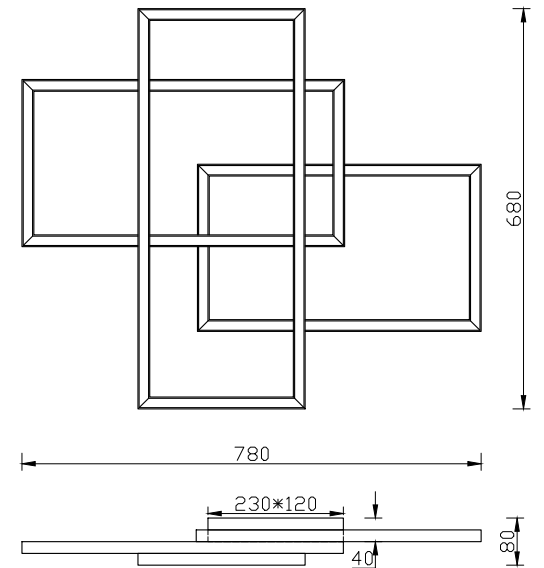

Instruction

MOD015CL-L80W4K

MAX 80W
4100 Lumen

Model: MOD015CL-L80W4K
Collection: Technical
Series: Line

Ceiling Lamps