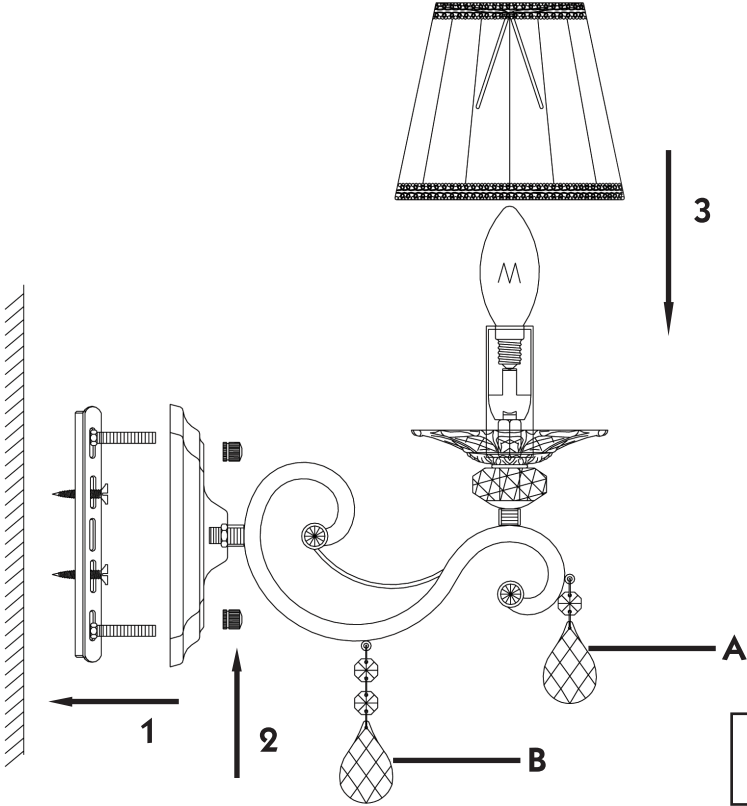

Instruction

Collection: Elegant
Series: Grace
Model: ARM247-02-G
Wall-mounted

A = 2
B = 2

2 x E14 (40w)

MAYTONI
DECORATIVE LIGHTING

www.maytoni.de