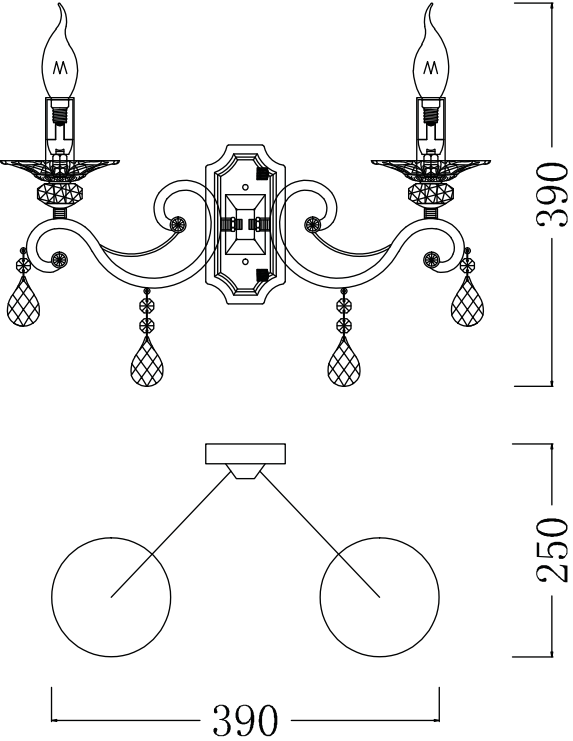

Instruction

Collection: Elegant
Series: Grace
Model: ARM247-02-G
Wall-mounted

A = 2
B = 2

2 x E14 (40w)

MAYTONI
DECORATIVE LIGHTING

www.maytoni.de