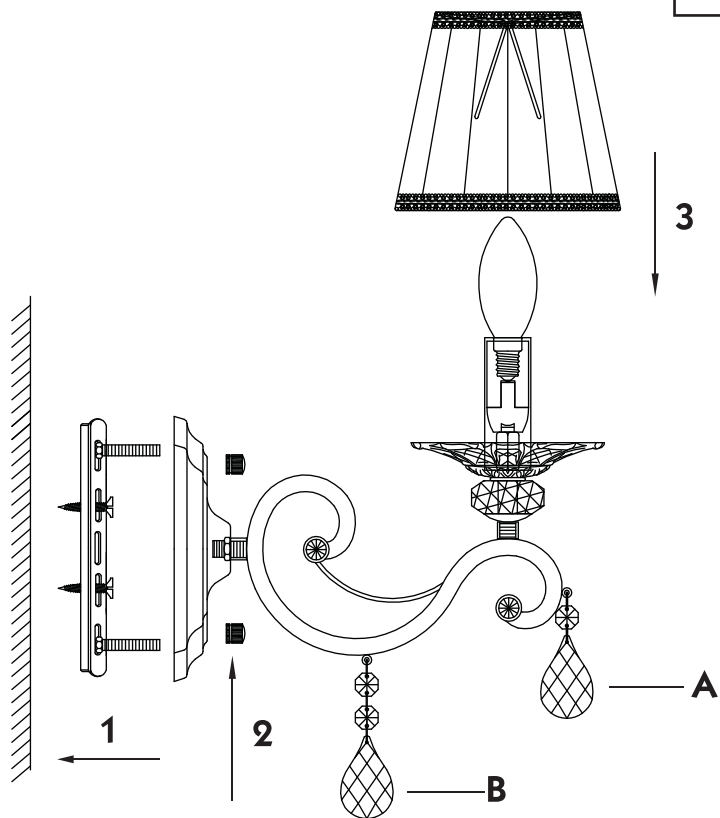

Instruction

Collection: Elegant
Series: Grace
Model: ARM247-01-G
Wall-mounted

A = 1
B = 1

– Wall-mounted

1 x E14 (40w)

MAYTONI
DECORATIVE LIGHTING

www.maytoni.de