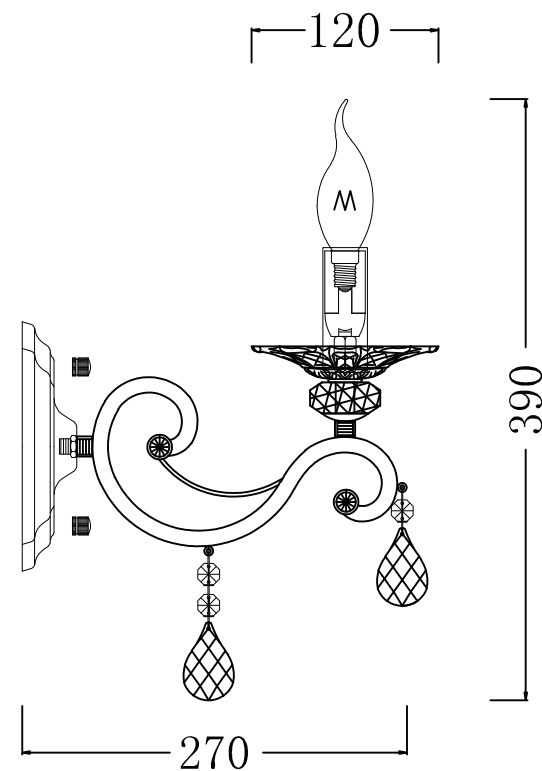

Instruction

Collection: Elegant
Series: Grace
Model: ARM247-01-G
Wall-mounted

A = 1
B = 1

– Wall-mounted

1 x E14 (40w)

MAYTONI
DECORATIVE LIGHTING

www.maytoni.de