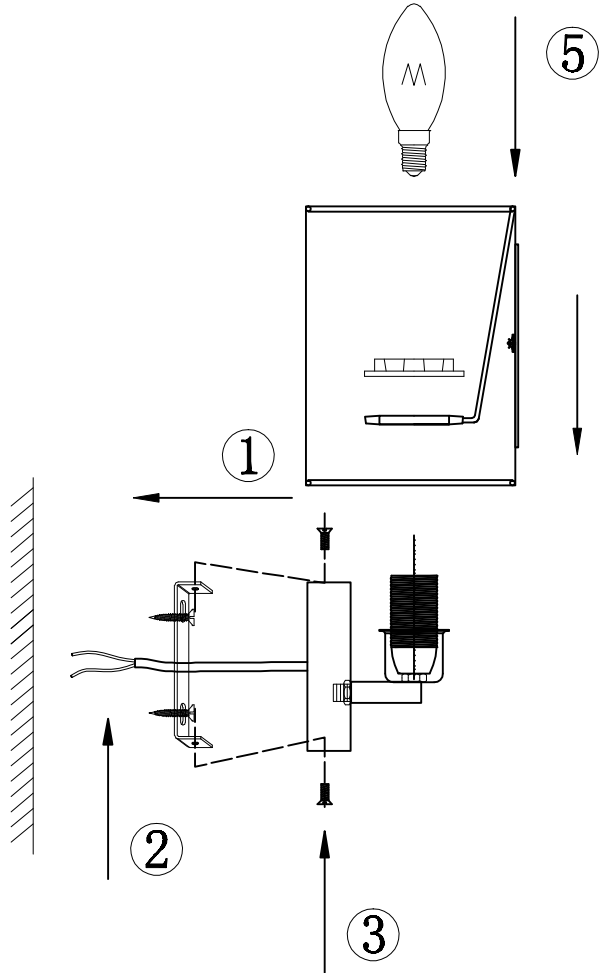

Instruction

Collection: House
Series: Fam
Model: H428-WL-01-WG
Wall-mounted

1 x E14 (40w)

MAYTONI
DECORATIVE LIGHTING

www.maytoni.de