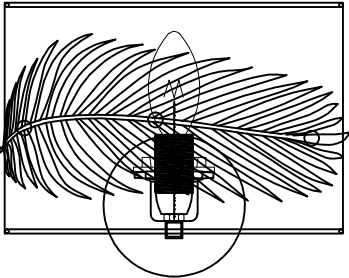

Instruction

Collection: House
Series: Fam
Model: H428-WL-01-WG
Wall-mounted

1 x E14 (40w)

MAYTONI
DECORATIVE LIGHTING

www.maytoni.de