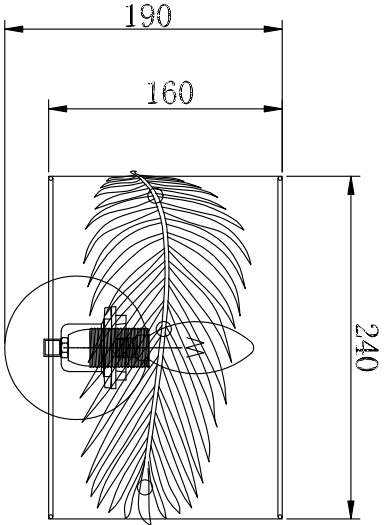

Instruction

Collection: House
Series: Fam
Model: H428-WL-01-WG
Wall-mounted

1 x E14 (40w)

MAYTONI
DECORATIVE LIGHTING

www.maytoni.de