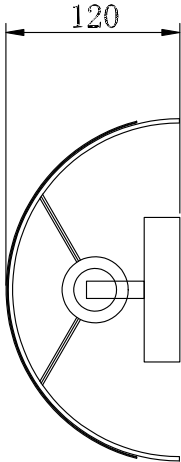

Instruction

Collection: House
Series: Fam
Model: H428-WL-01-WG
Wall-mounted

1 x E14 (40w)

MAYTONI
DECORATIVE LIGHTING

www.maytoni.de