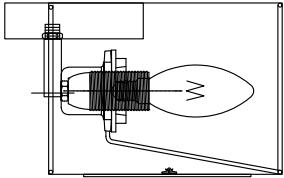

Instruction

Collection: House
Series: Fam
Model: H428-WL-01-WG
Wall-mounted

1 x E14 (40w)

MAYTONI
DECORATIVE LIGHTING

www.maytoni.de