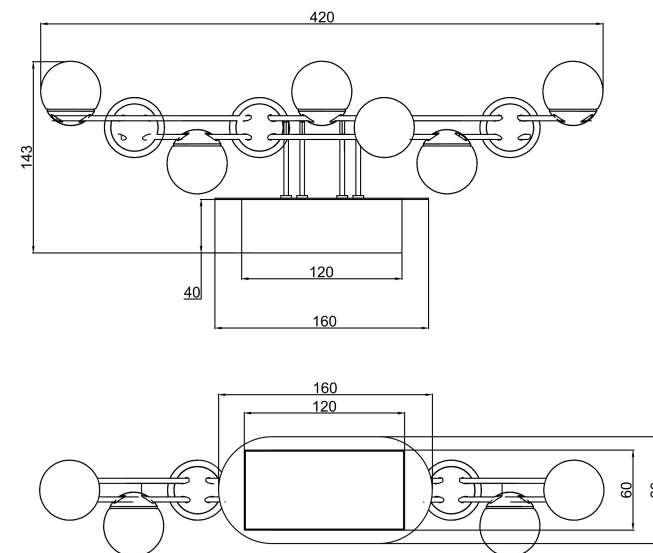

NO.1

NO.2

NO.3

MAX 13W  
1 300 Lumen

Model: MOD081WL-L13G3K

Collection: Modern

Wall Lamps