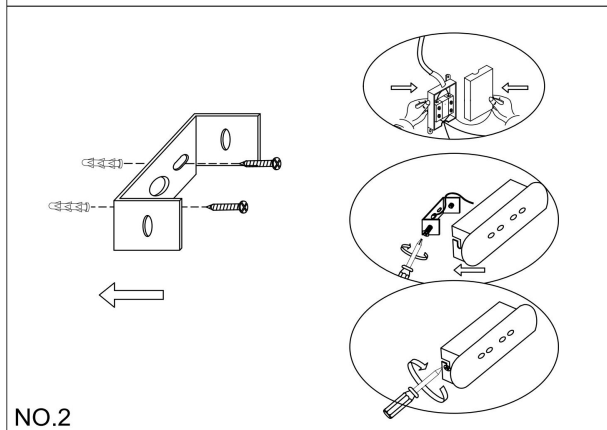

NO.1

NO.2

NO.3

MAX 13W  
1 300 Lumen

Model: MOD081WL-L13G3K

Collection: Modern

Wall Lamps