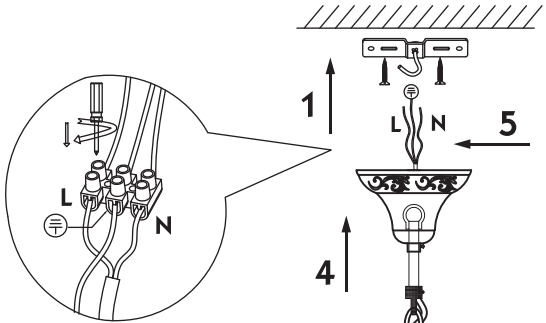

Instruction

Collection: Elegant
 Series: Bellona
 Model: ARM386-08-W
 Suspended

- A = 4
- B = 32
- C = 8
- D = 8
- E = 8
- F = 6
- G = 1

 8 x E14 (60w)

MAYTONI
 DECORATIVE LIGHTING
www.maytoni.de