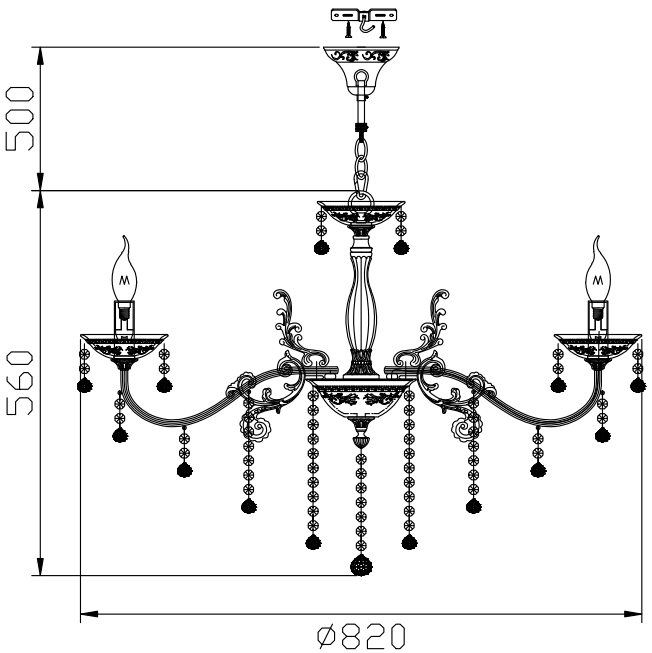

Instruction

Collection: Elegant
 Series: Bellona
 Model: ARM386-08-W
 Suspended

- A = 4
- B = 32
- C = 8
- D = 8
- E = 8
- F = 6
- G = 1

 8 x E14 (60w)

MAYTONI
 DECORATIVE LIGHTING
www.maytoni.de