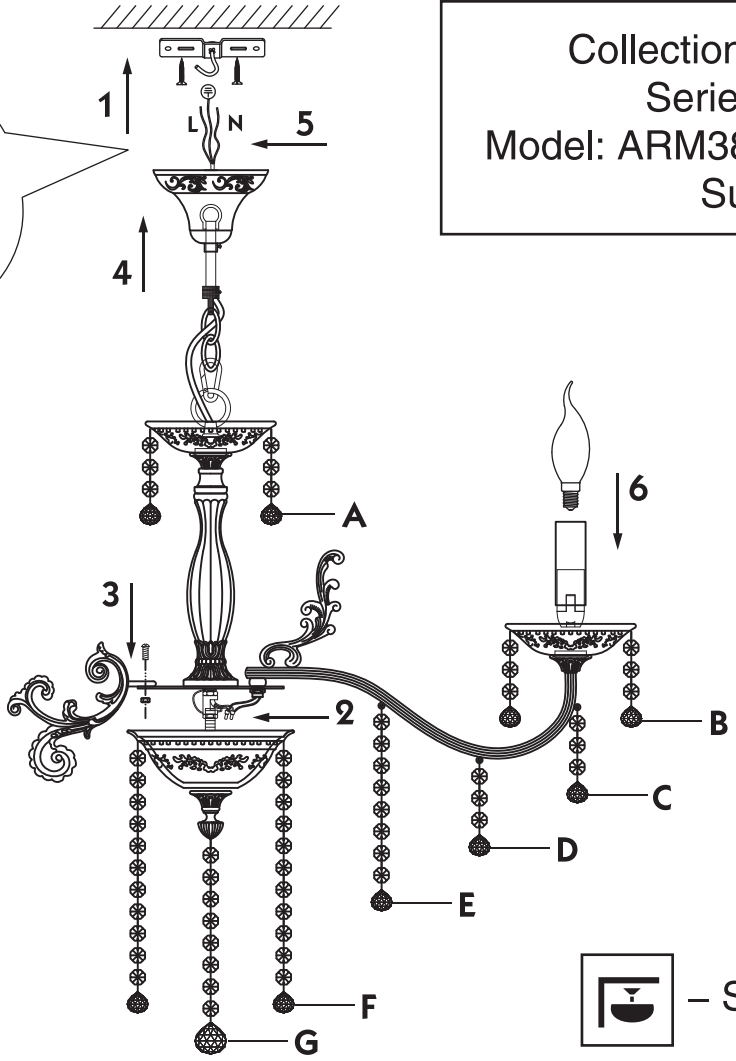

Instruction

Collection: Elegant
 Series: Bellona
 Model: ARM386-08-W
 Suspended

- A = 4
- B = 32
- C = 8
- D = 8
- E = 8
- F = 6
- G = 1

 8 x E14 (60w)

MAYTONI
 DECORATIVE LIGHTING
www.maytoni.de