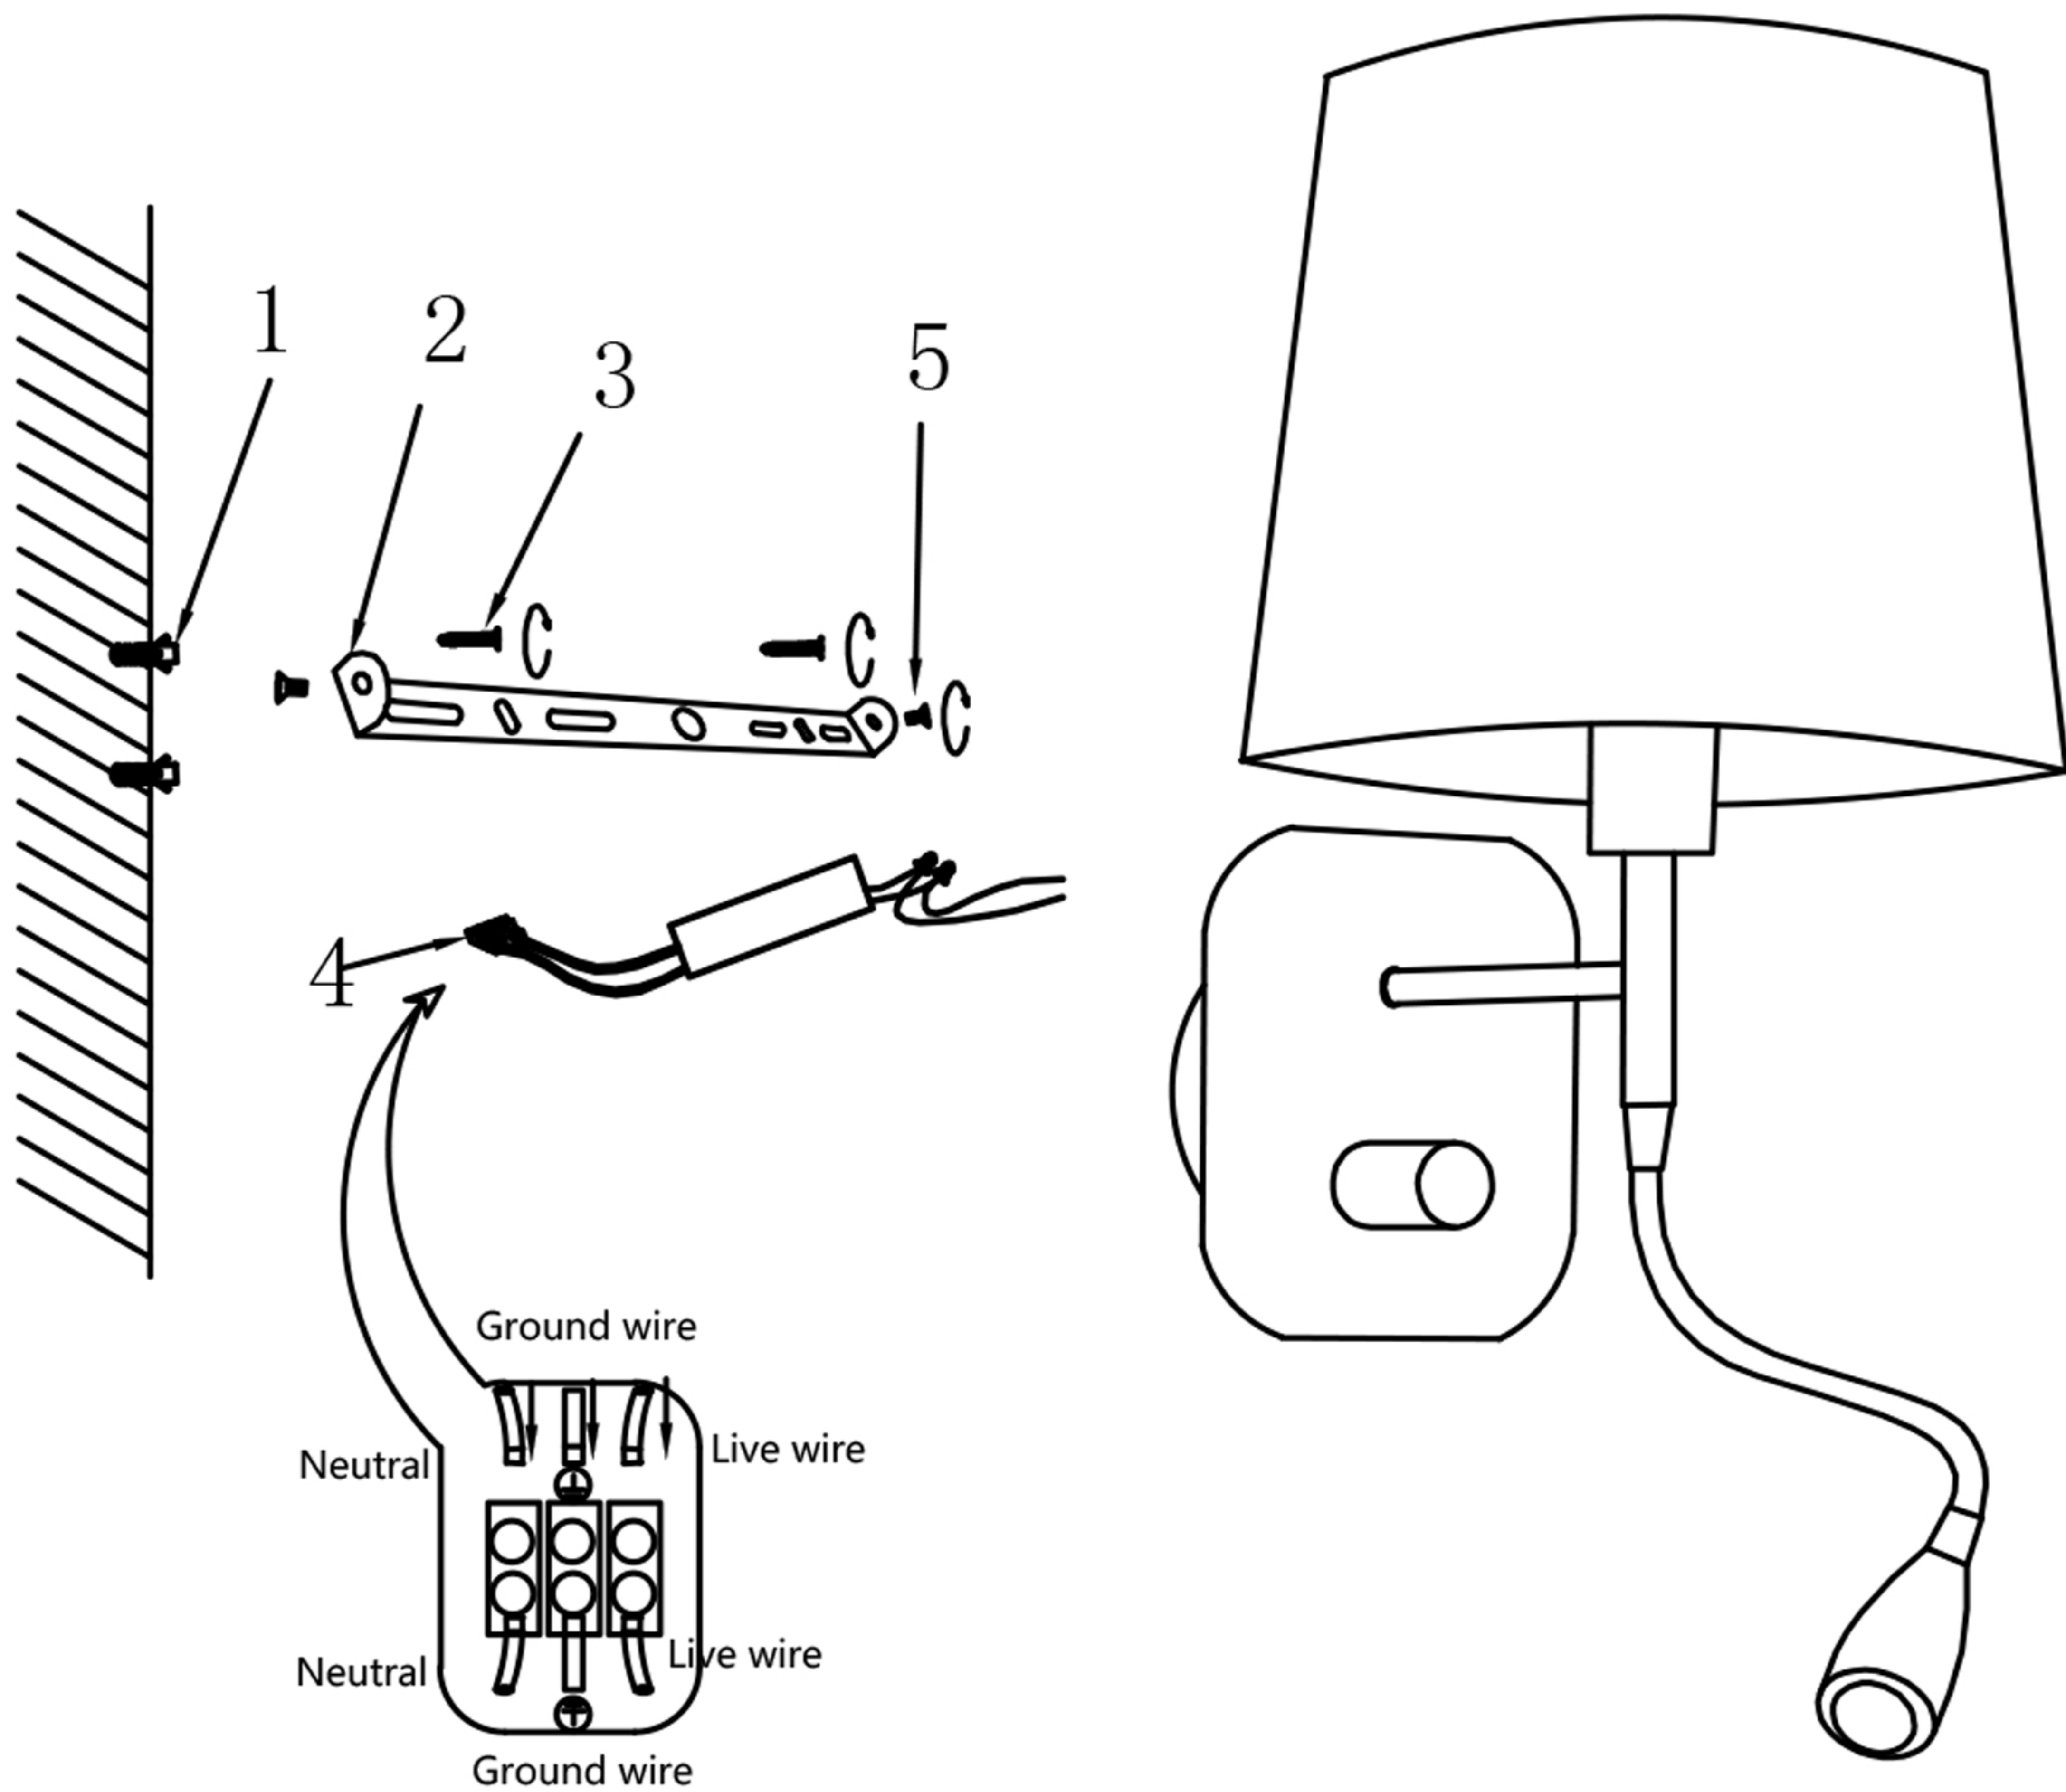

Suitable for the use of 220-240V and 50-60HZ.

Please wear gloves as installment and avoid rot on the surface of plating.

Must be installed on the fixed places and be checked annually.

Please turn off the lighting source by soft cloth as cleaning prohibited to use of rotted detergent.

Please connect with the local sales service center when there are any abnormality.

Live wire-Brown
Neutral-Light grey
Ground wire-Yellow

- 1 Wall anchor
- 2 Mounting
- 3 Self-tapping screw
- 4 Terminal
- 5 Nut
- 6 Black

Product coding: PABLO AP2

FITURE SIZE