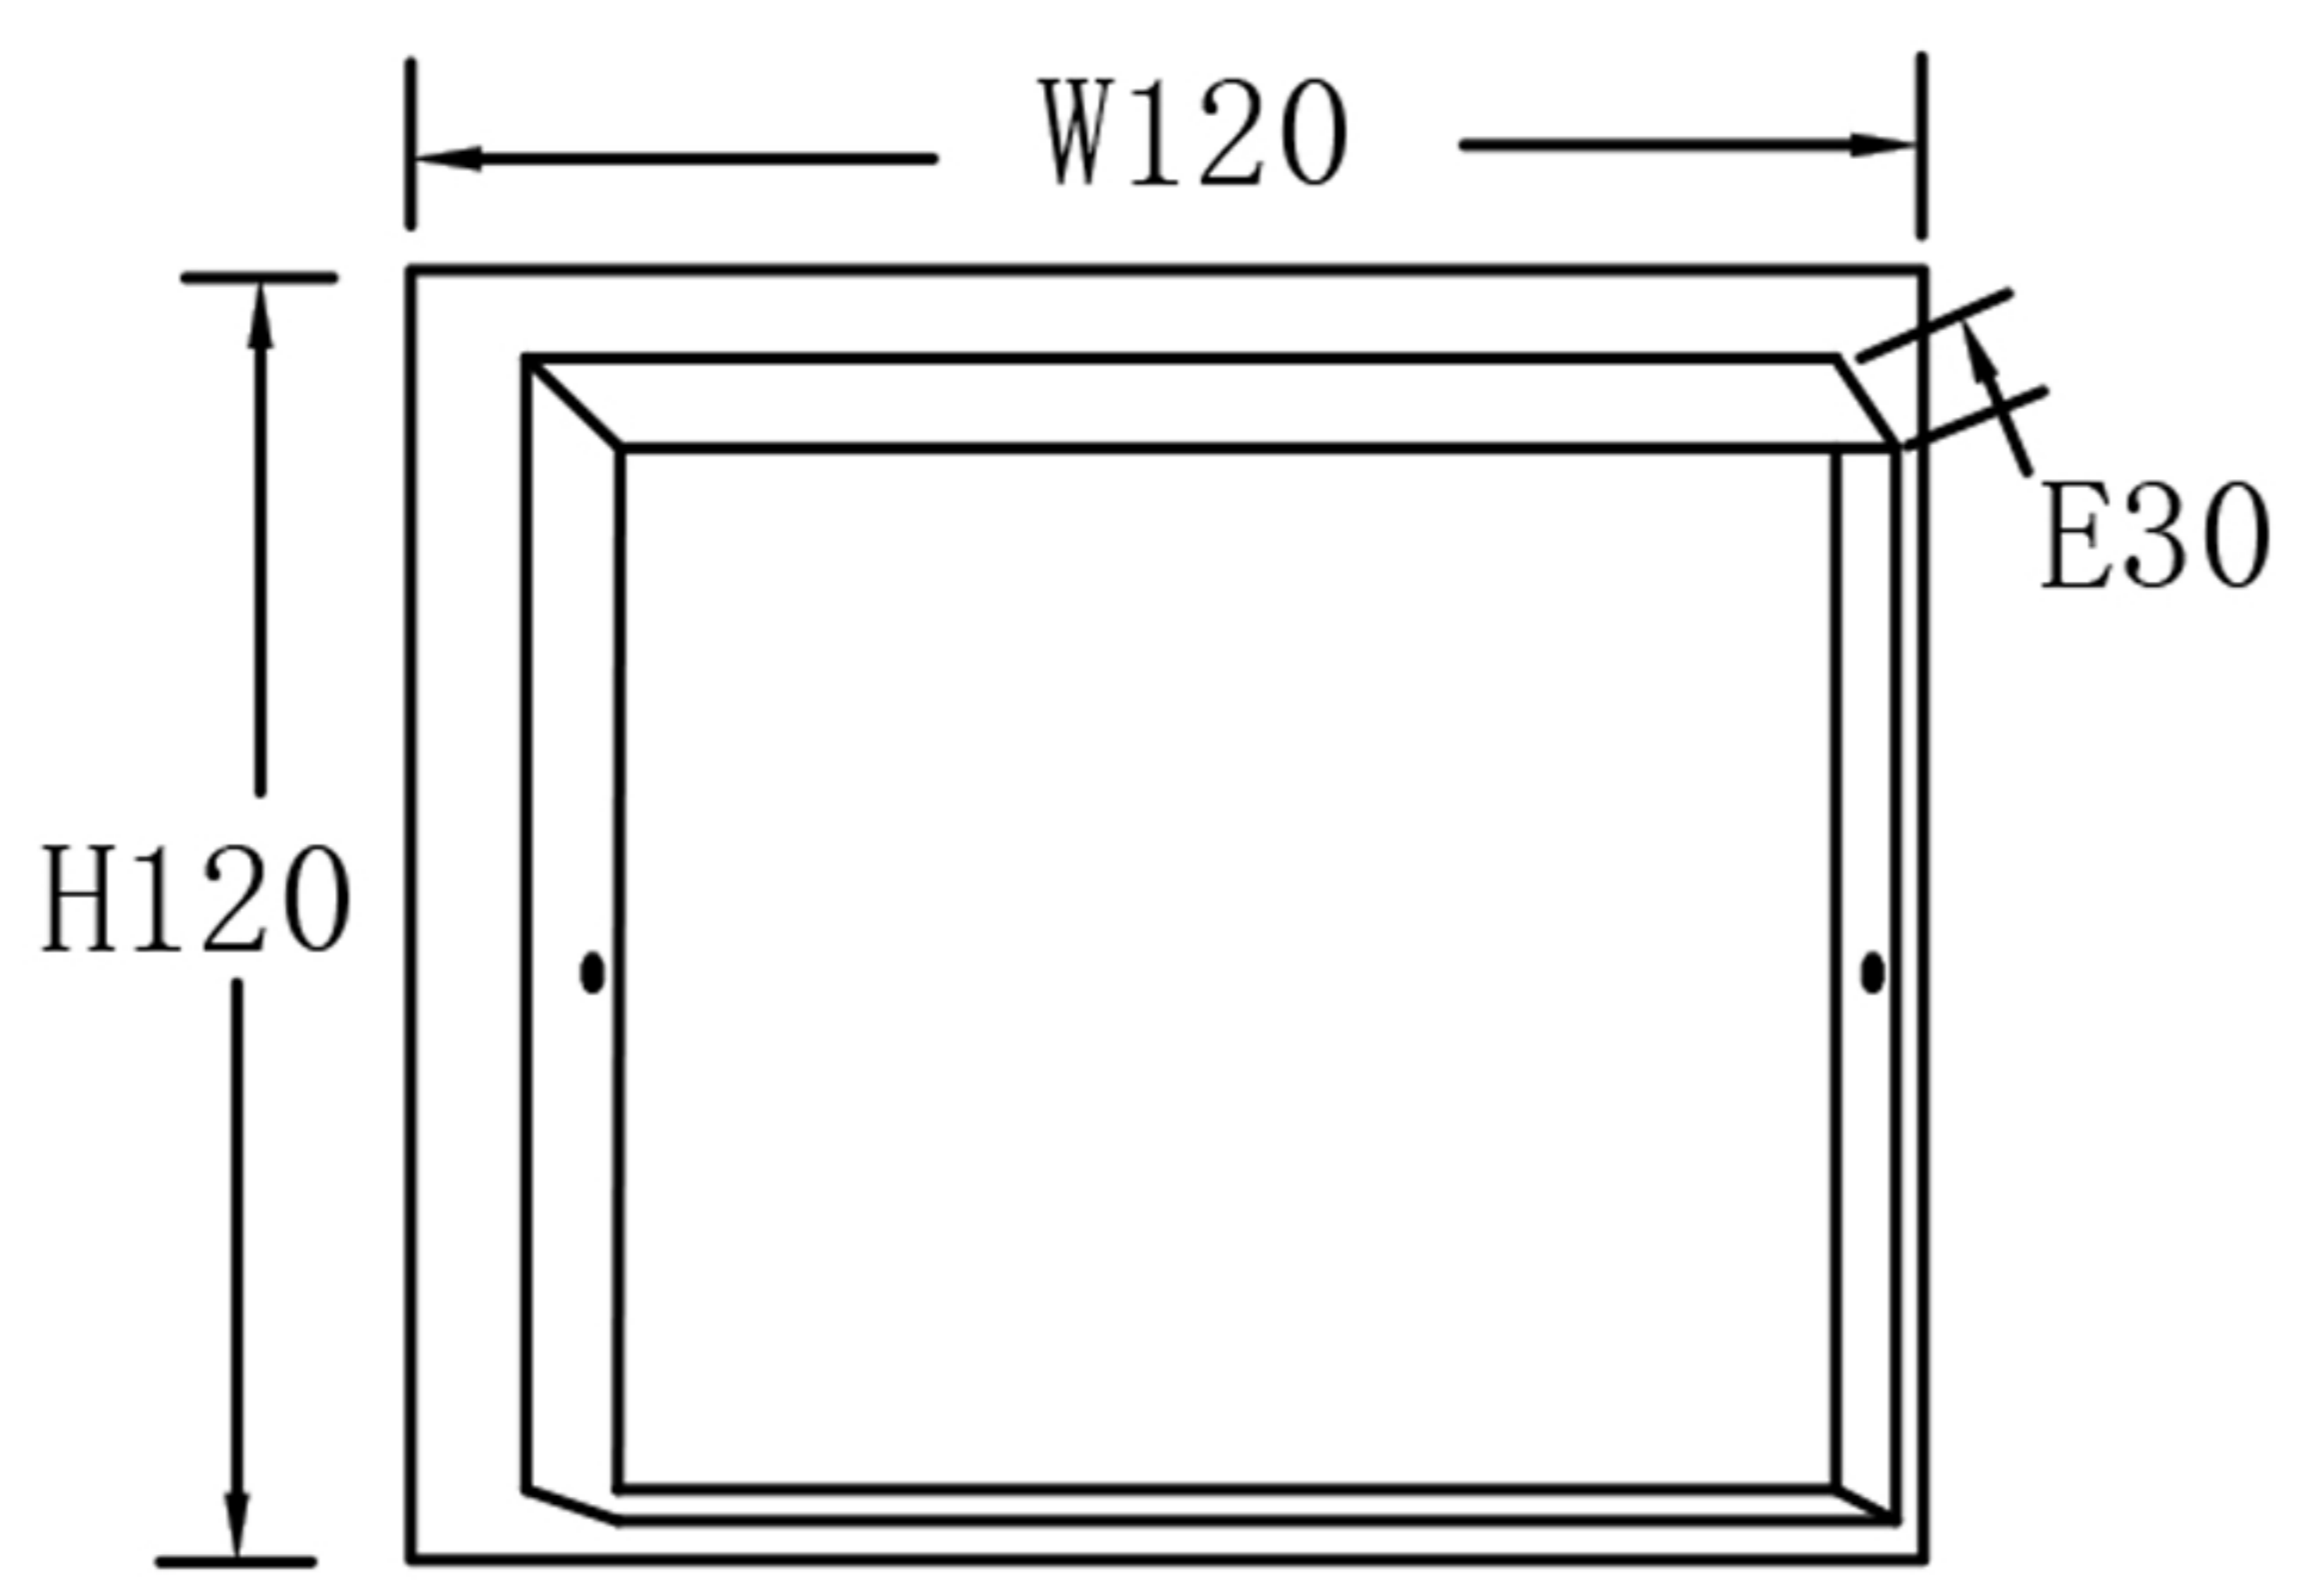

Please connect with the local sales service center when there are any abnormality.

Live wire-Brown
Neutral-Light grey
Ground wire-Yellow

- 1 Wall anchor
- 2 Mounting
- 3 Self-tapping screw
- 4 Terminal
- 5 Nut
- 6 Black

Product coding: PABLO AP2

FITURE SIZE