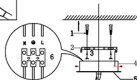

ENGLISH IP20

Specification of installation

In order to ensure safety use, please notice the following items:

- Read and understand the whole Specification.
- Suitable for the use of 220-240V and 50-60Hz.
- Must be installed on the fixed places and be checked annually
- Please wear gloves as instalment and avoid rot on the surface of plaeting.
- **Please turn off** the lighting source by soft cloth as cleaning prohibited to use of rotted detergent.
- Please connect with the local sales service center when there are any abnormality.

- 1: Mull anchor
- 2: Mounting
- 3: Self-tapping screw
- 4: Canopy
- 5: Screw
- 6: Terminal
- 7: G9
- 8: Crystal
- 9: Crystal

Product coding: CHARME SP6

CEILING PAN SIZE:

FIXTURE SIZE: