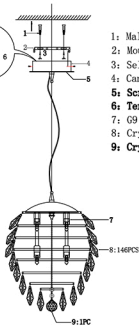

ENGLISH IP20

Specification of installation

In order to ensure safety use, please notice the following items:

- Read and understand the whole Specification.
- Suitable for the use of 220-240V and 50-60Hz.
- Must be installed on the fixed places and be checked annually
- Please wear gloves as instalment and avoid rot on the surface of plaeting.
- **Please turn off** the lighting source by soft cloth as cleaning prohibited to use of rotted detergent.
- Please connect with the local sales service center when there are any abnormality.

- 1: Mull anchor
- 2: Mounting
- 3: Self-tapping screw
- 4: Canopy
- 5: Screw
- 6: Terminal
- 7: G9
- 8: Crystal
- 9: Crystal

Product coding: CHARME SP6

CEILING PAN SIZE:

FIXTURE SIZE: