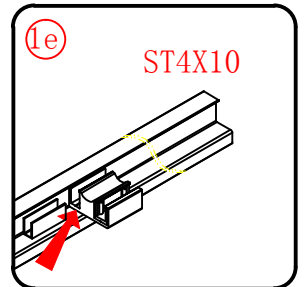

L=533(120)/583(130)/633(140)/683(150)