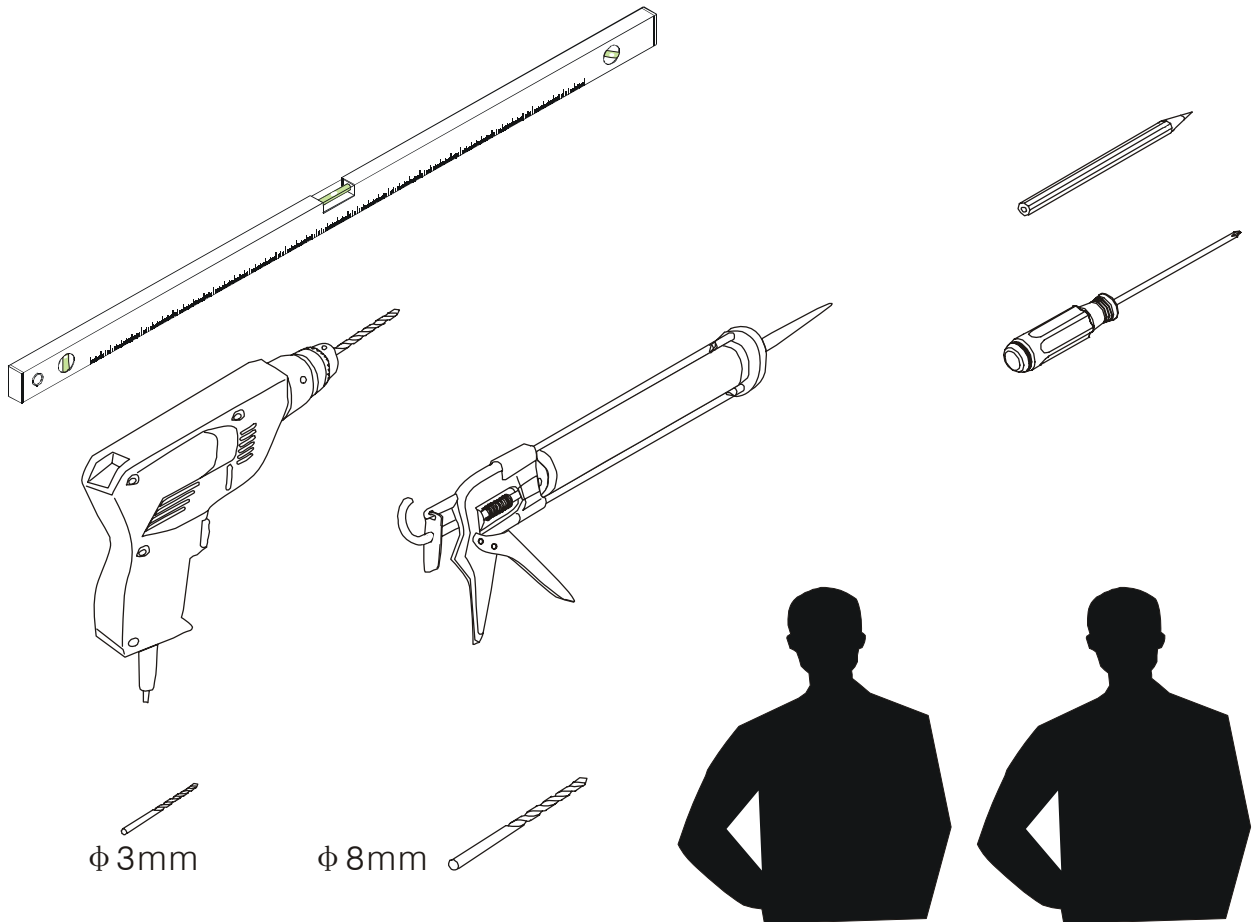

Note: Safety glass can not be re-worked.

■ Installation

Please read these instructions carefully before start of installation.

The wall post has up to 20mm of adjustment for out of true wall situations.

Ensure that the shower tray is fitted level and that after assembly of enclosure there is a full and continuous bead of sealant between the top of the shower tray and the tile joint.

Special care should be taken when drilling walls to avoid hidden pipes or electrical cables.

Note: This product is heavy and will require two people to install.

Please remove protective film from aluminium profiles before installation.

■ Shower Tray Installation

The shower tray must be sited against a structural wall.

Water proof walling or tiling should be fitted so that it sits on the top of the tray rim.

■ Aftercare Instructions

After use, your shower should be cleaned with soap and water. This is particularly important in hard water districts where insoluble lime salts may be deposited and allowed to build up. Cleaners of a gritty or abrasive nature should not be used. Care should be taken to avoid contact with strong chemicals such as organic solvents and strippers.

Glass cleaners can be used but with caution, if in doubt contact the supplier of the cleaner in question.

Please keep these instructions for aftercare and customer service details.

Tools required

This product is heavy and will require two people to install.