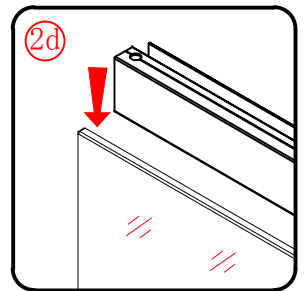

L=533(120)/583(130)/633(140)/683(150)