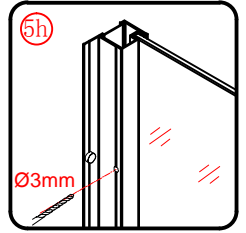

Note: Safety glass can not be re-worked.

■ Installation

Please read these instructions carefully before start of installation.

The wall post has up to 20mm of adjustment for out of true wall situations.

Ensure that the shower tray is fitted level and that after assembly of enclosure there is a full and continuous bead of sealant between the top of the shower tray and the tile joint.

This product is heavy and will require two people to install.

L=533(120)/583(130)/633(140)/683(150)

This product is heavy and will require two people to install.

This product is heavy and will require two people to install.