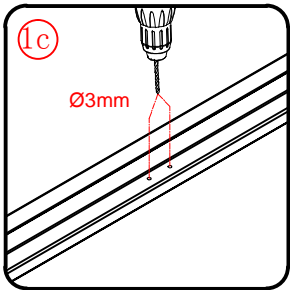

L=533(120)/583(130)/633(140)/683(150)

This product is heavy and will require two people to install.