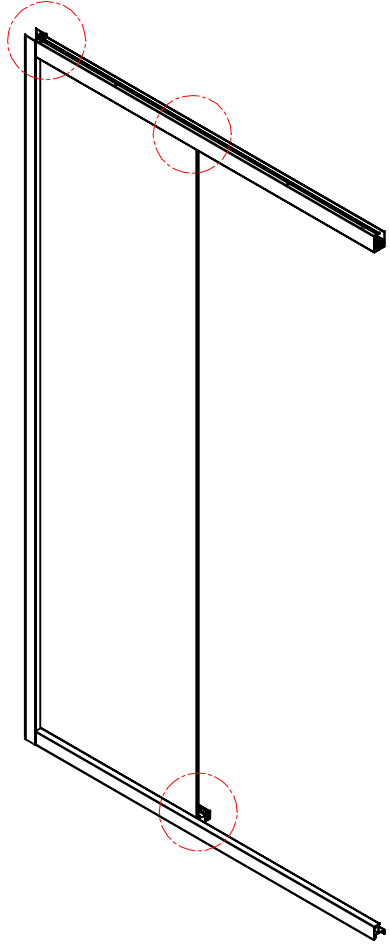

L=533(120)/583(130)/633(140)/683(150)