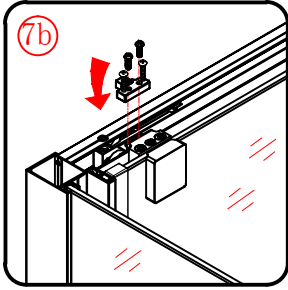

This product is heavy and will require two people to install.