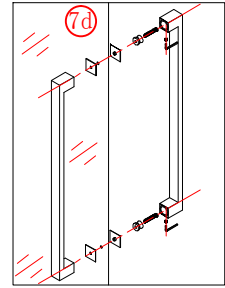

This product is heavy and will require two people to install.