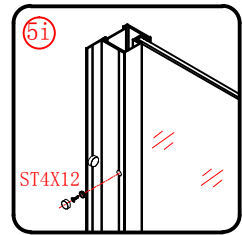

Note: Safety glass can not be re-worked.

■ Installation

Please read these instructions carefully before start of installation.

The wall post has up to 20mm of adjustment for out of true wall situations.

Ensure that the shower tray is fitted level and that after assembly of enclosure there is a full and continuous bead of sealant between the top of the shower tray and the tile joint.

This product is heavy and will require two people to install.

L=533(120)/583(130)/633(140)/683(150)

This product is heavy and will require two people to install.

This product is heavy and will require two people to install.