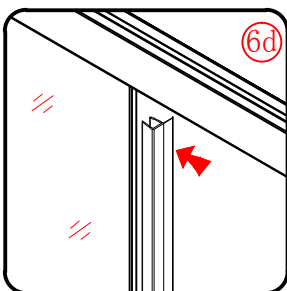

Note: Safety glass can not be re-worked.

■ Installation

Please read these instructions carefully before start of installation.

The wall post has up to 20mm of adjustment for out of true wall situations.

Ensure that the shower tray is fitted level and that after assembly of enclosure there is a full and continuous bead of sealant between the top of the shower tray and the tile joint.

This product is heavy and will require two people to install.

L=533(120)/583(130)/633(140)/683(150)

This product is heavy and will require two people to install.

This product is heavy and will require two people to install.