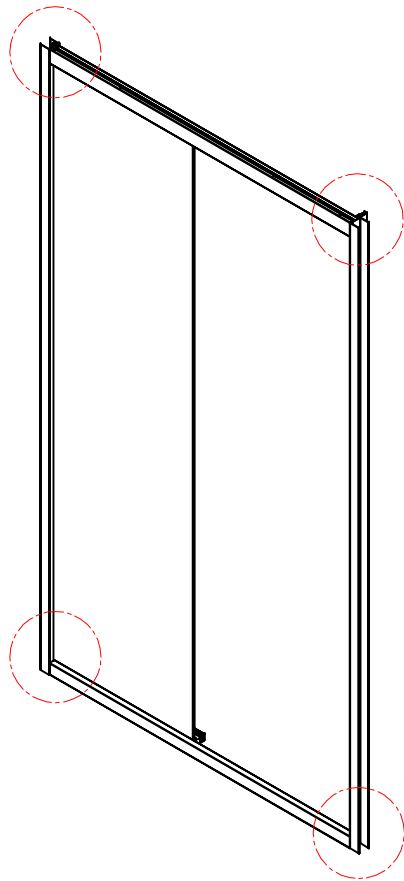

Note: Safety glass can not be re-worked.

■ Installation

Please read these instructions carefully before start of installation.

The wall post has up to 20mm of adjustment for out of true wall situations.

Ensure that the shower tray is fitted level and that after assembly of enclosure there is a full and continuous bead of sealant between the top of the shower tray and the tile joint.

This product is heavy and will require two people to install.

L=533(120)/583(130)/633(140)/683(150)

This product is heavy and will require two people to install.

This product is heavy and will require two people to install.