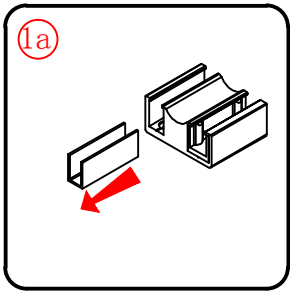

L=533(120)/583(130)/633(140)/683(150)

This product is heavy and will require two people to install.