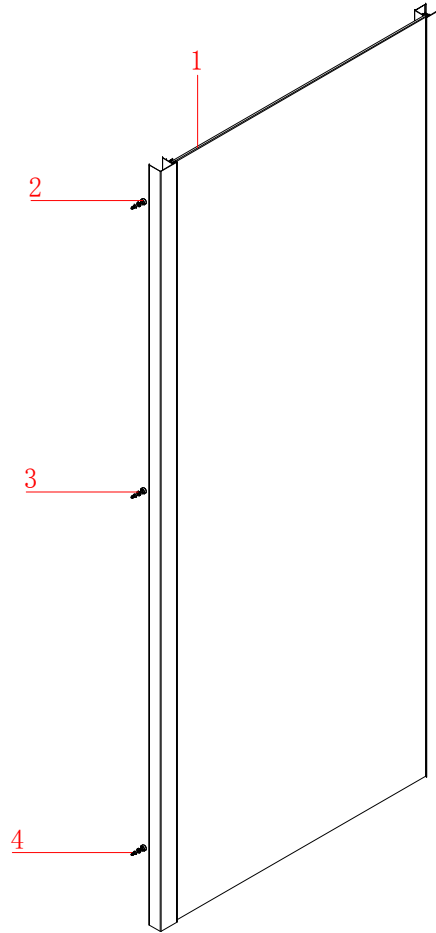

This product is heavy and will require two people to install.