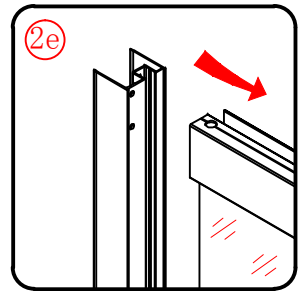

L=533(120)/583(130)/633(140)/683(150)