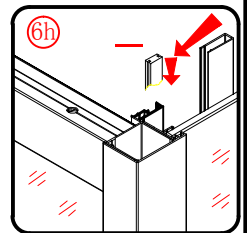

Note: Safety glass can not be re-worked.

■ Installation

Please read these instructions carefully before start of installation.

The wall post has up to 20mm of adjustment for out of true wall situations.

Ensure that the shower tray is fitted level and that after assembly of enclosure there is a full and continuous bead of sealant between the top of the shower tray and the tile joint.

This product is heavy and will require two people to install.

L=533(120)/583(130)/633(140)/683(150)

This product is heavy and will require two people to install.

This product is heavy and will require two people to install.