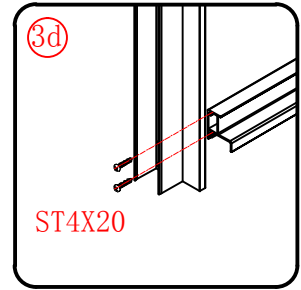

Note: Safety glass can not be re-worked.

■ Installation

Please read these instructions carefully before start of installation.

The wall post has up to 20mm of adjustment for out of true wall situations.

Ensure that the shower tray is fitted level and that after assembly of enclosure there is a full and continuous bead of sealant between the top of the shower tray and the tile joint.

This product is heavy and will require two people to install.

L=533(120)/583(130)/633(140)/683(150)

This product is heavy and will require two people to install.

This product is heavy and will require two people to install.