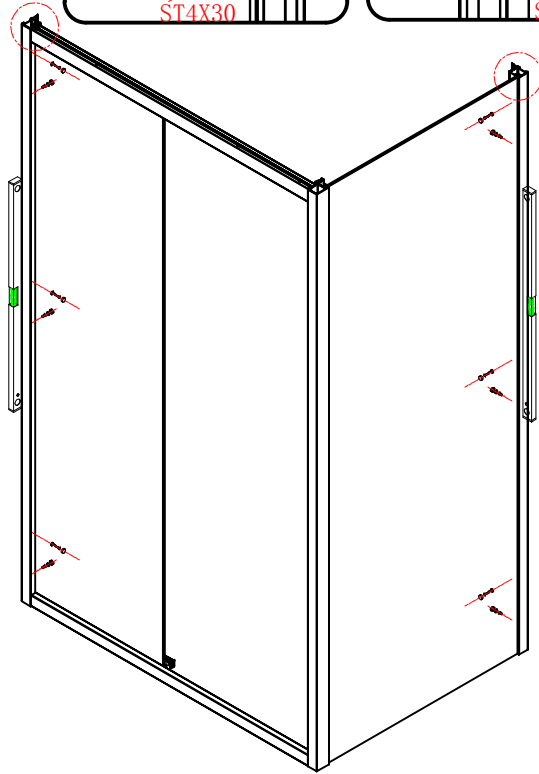

Note: Safety glass can not be re-worked.

■ Installation

Please read these instructions carefully before start of installation.

The wall post has up to 20mm of adjustment for out of true wall situations.

Ensure that the shower tray is fitted level and that after assembly of enclosure there is a full and continuous bead of sealant between the top of the shower tray and the tile joint.

This product is heavy and will require two people to install.

L=533(120)/583(130)/633(140)/683(150)

This product is heavy and will require two people to install.

This product is heavy and will require two people to install.