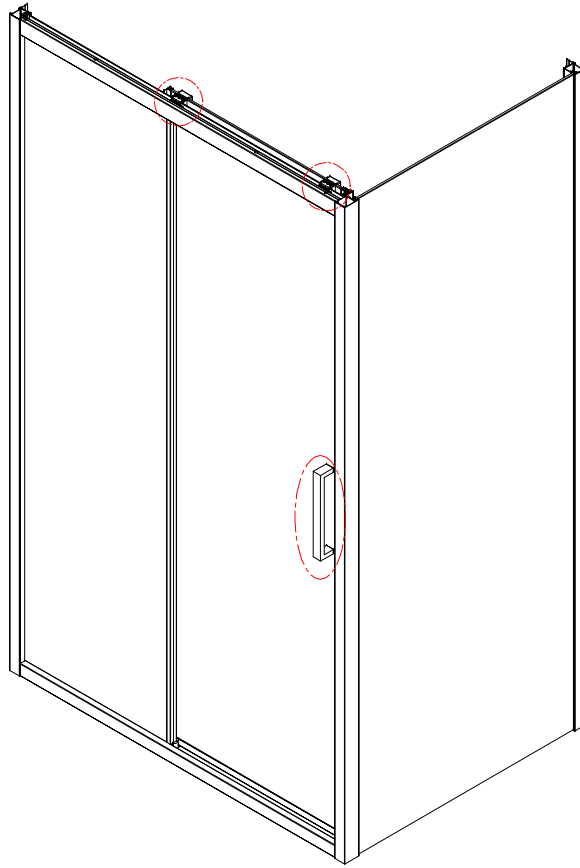

This product is heavy and will require two people to install.