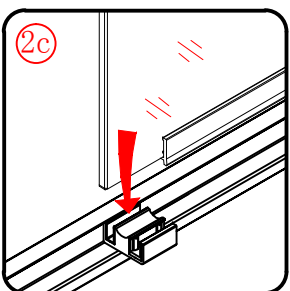

L=533(120)/583(130)/633(140)/683(150)