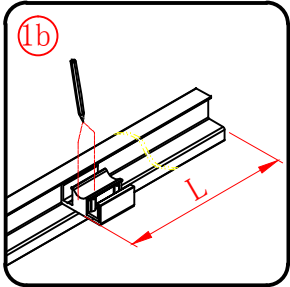

L=533(120)/583(130)/633(140)/683(150)

This product is heavy and will require two people to install.