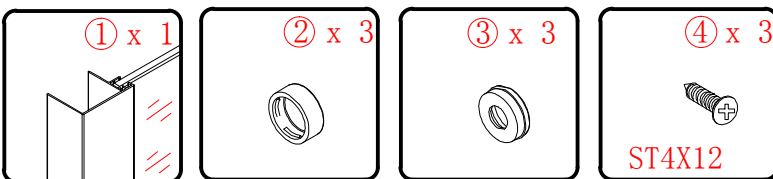

This product is heavy and will require two people to install.