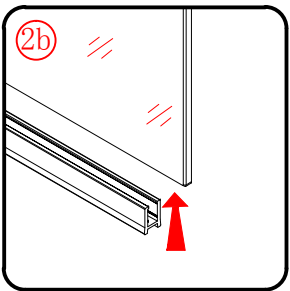

L=533(120)/583(130)/633(140)/683(150)