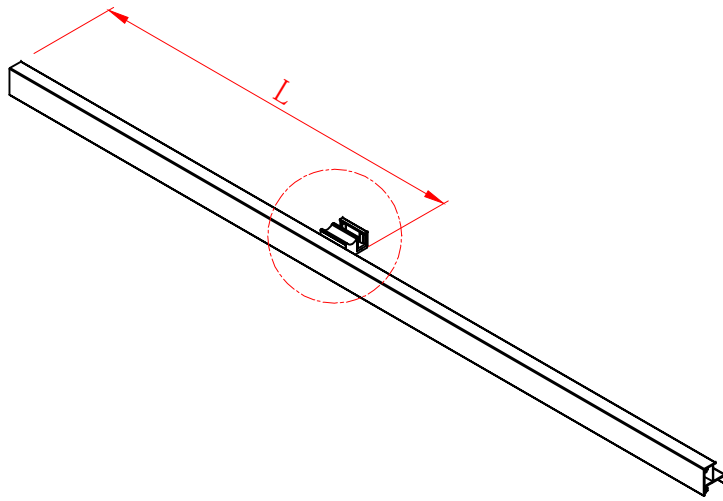

Note: Safety glass can not be re-worked.

■ Installation

Please read these instructions carefully before start of installation.

The wall post has up to 20mm of adjustment for out of true wall situations.

Ensure that the shower tray is fitted level and that after assembly of enclosure there is a full and continuous bead of sealant between the top of the shower tray and the tile joint.

This product is heavy and will require two people to install.

L=533(120)/583(130)/633(140)/683(150)

This product is heavy and will require two people to install.

This product is heavy and will require two people to install.