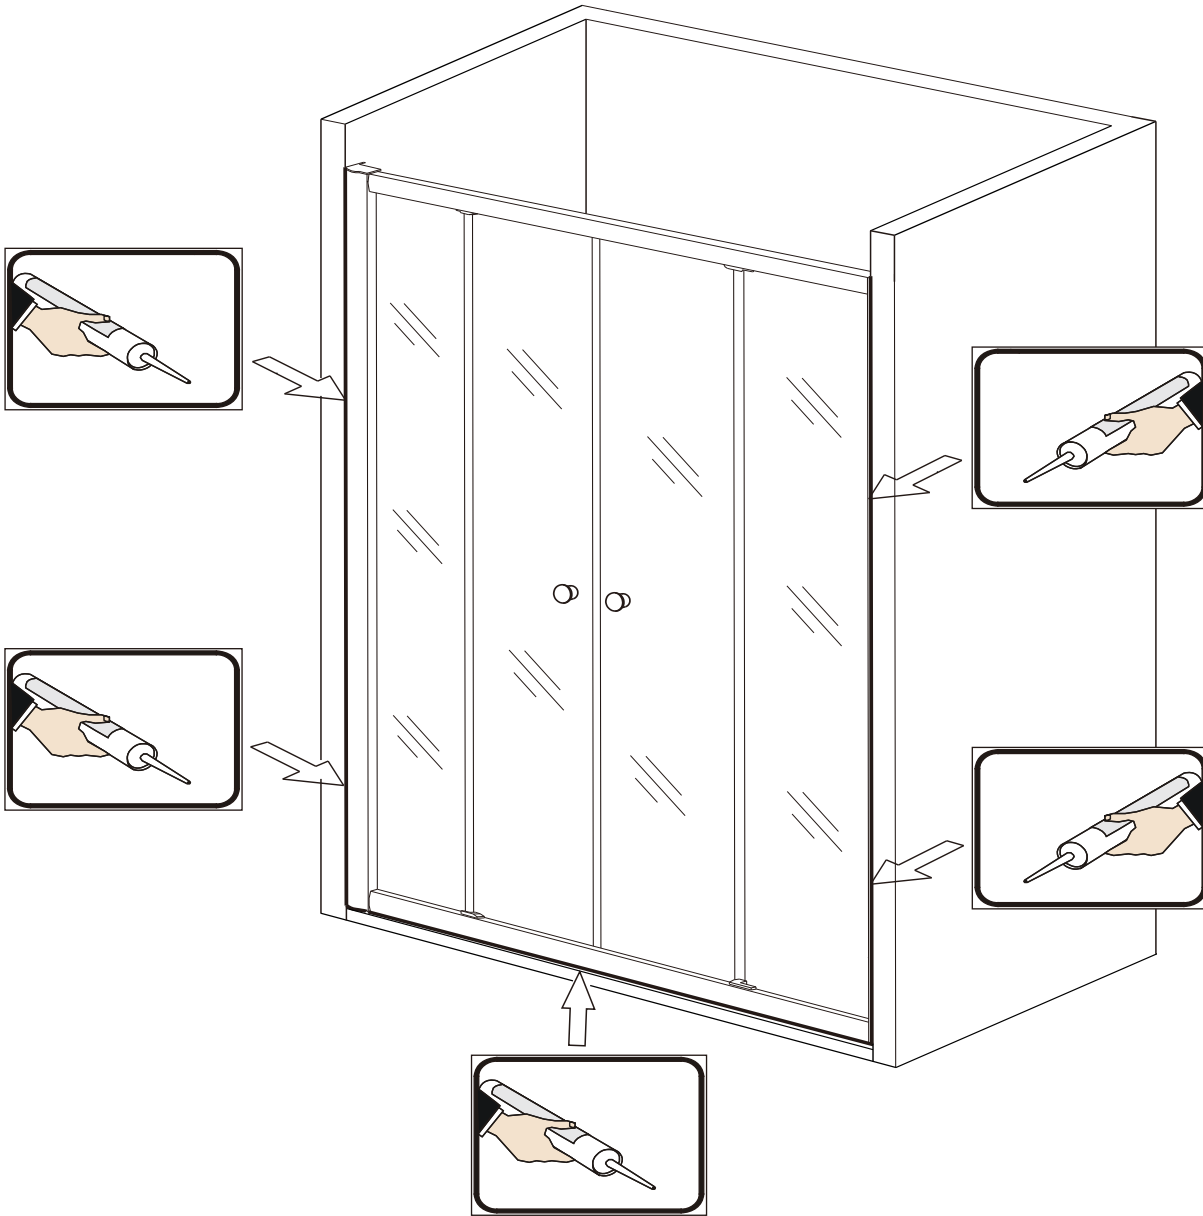

Note: Safety glass can not be re-worked.

■ Installation

Please read these instructions carefully before start of installation.

The wall post has up to 20mm of adjustment for out of true wall situations.

Ensure that the shower tray is fitted level and that after assembly of enclosure there is a full and continuous bead of sealant between the top of the shower tray and the tile joint.

Special care should be taken when drilling walls to avoid hidden pipes or electrical cables

Note: This product is heavy and will require two people to install.

Please remove protective film from aluminium profiles before installation.

■ Shower Tray Installation

The shower tray must be sited against a structural wall.

Water proof walling or tiling should be fitted so that it sits on the top of the tray rim.

■ Aftercare Instructions

After use, your shower should be cleaned with soap and water. This is particularly important in hard water districts where insoluble lime salts may be deposited and allowed to build up. Cleaners of a gritty or abrasive nature should not be used. Care should be taken to avoid contact with strong chemicals such as organic solvents and strippers.

This product is heavy and will require two people to install.

6

10

7

11

This product is heavy and will require two people to install.

13

This product is heavy and will require two people to install.