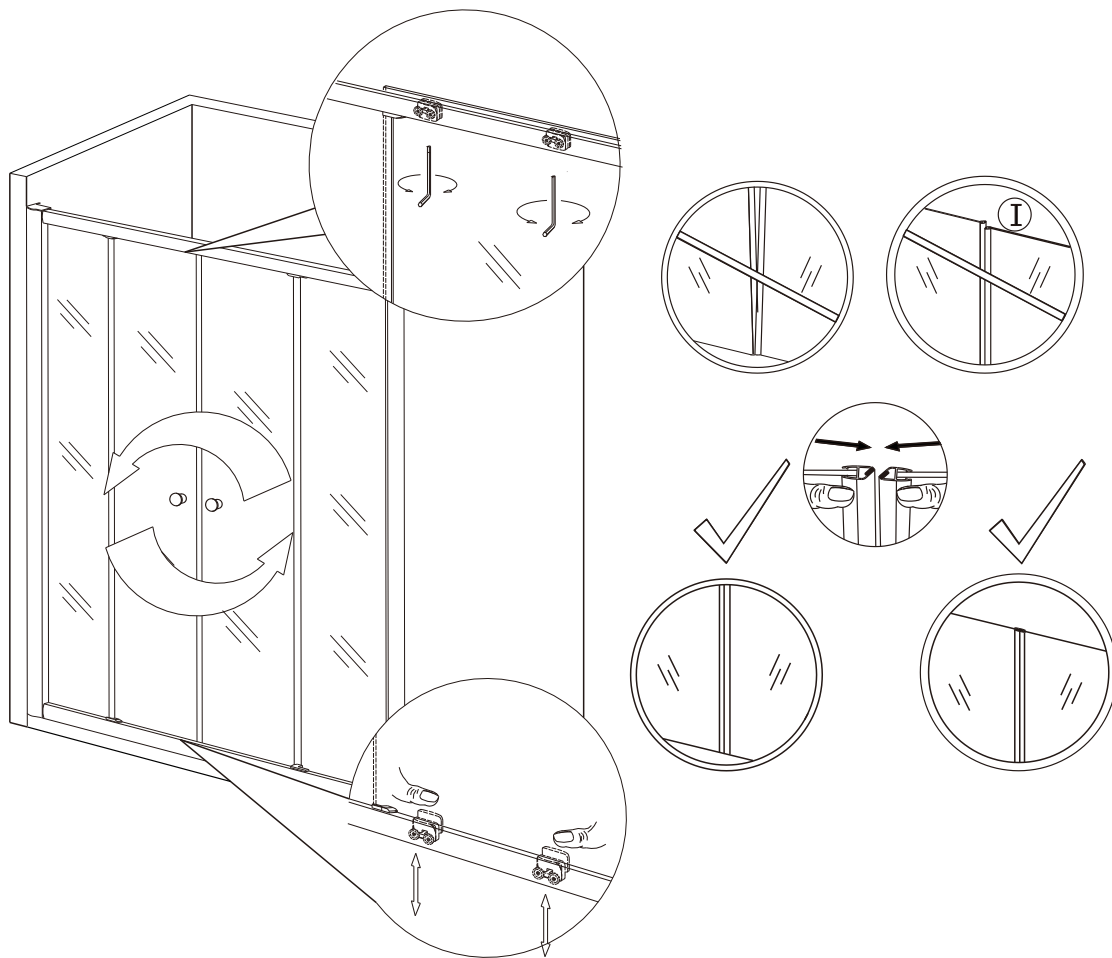

10

7

11

This product is heavy and will require two people to install.