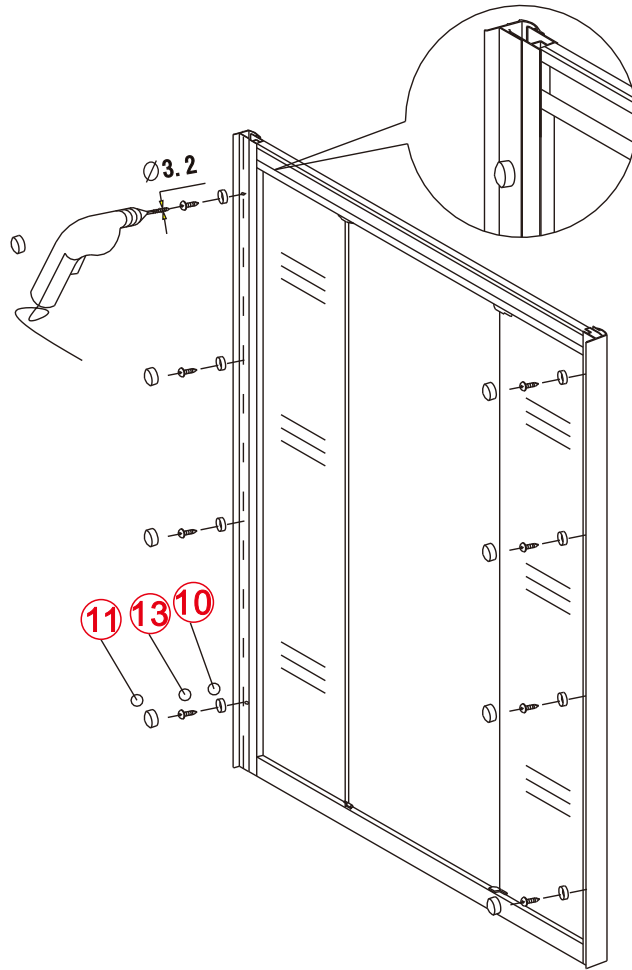

6

7

This product is heavy and will require two people to install.

5