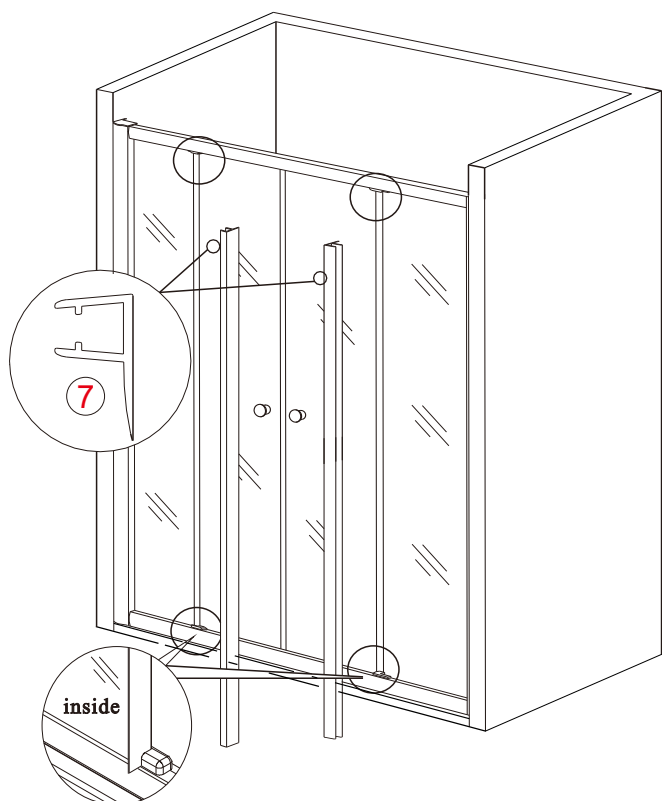

Note: Safety glass can not be re-worked.

■ Installation

Please read these instructions carefully before start of installation.

The wall post has up to 20mm of adjustment for out of true wall situations.

Ensure that the shower tray is fitted level and that after assembly of enclosure there is a full and continuous bead of sealant between the top of the shower tray and the tile joint.

This product is heavy and will require two people to install.

6

10

7

11

This product is heavy and will require two people to install.

13

This product is heavy and will require two people to install.