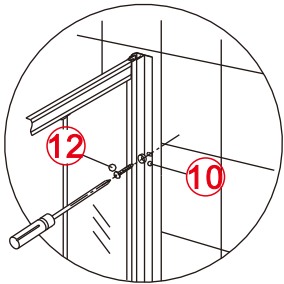

Note: Safety glass can not be re-worked.

■ Installation

Please read these instructions carefully before start of installation.

The wall post has up to 20mm of adjustment for out of true wall situations.

Ensure that the shower tray is fitted level and that after assembly of enclosure there is a full and continuous bead of sealant between the top of the shower tray and the tile joint.

This product is heavy and will require two people to install.

1

3

2

This product is heavy and will require two people to install.

3

4

5