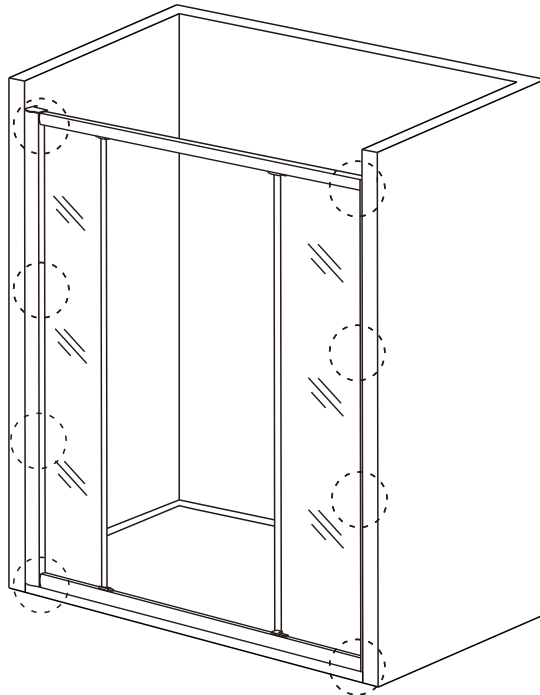

3

4

5

This product is heavy and will require two people to install.

4