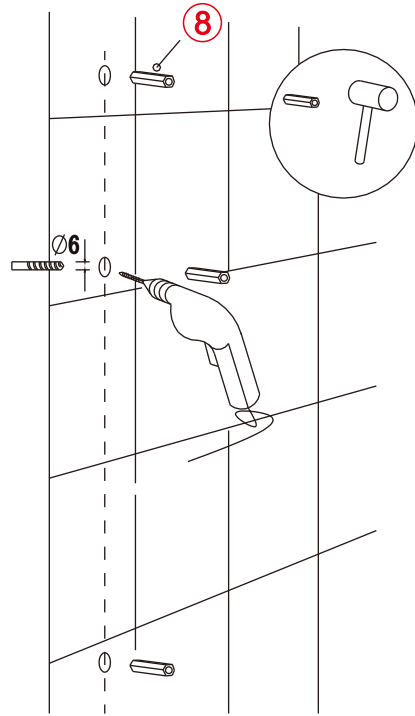

3

4

5

This product is heavy and will require two people to install.

4