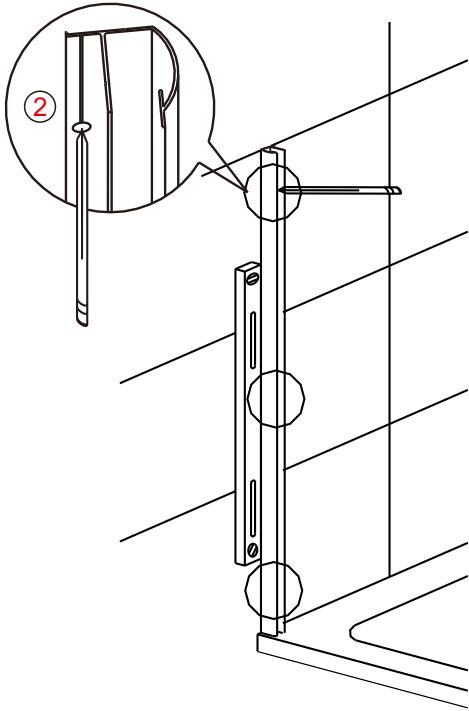

3

4

5

This product is heavy and will require two people to install.

4