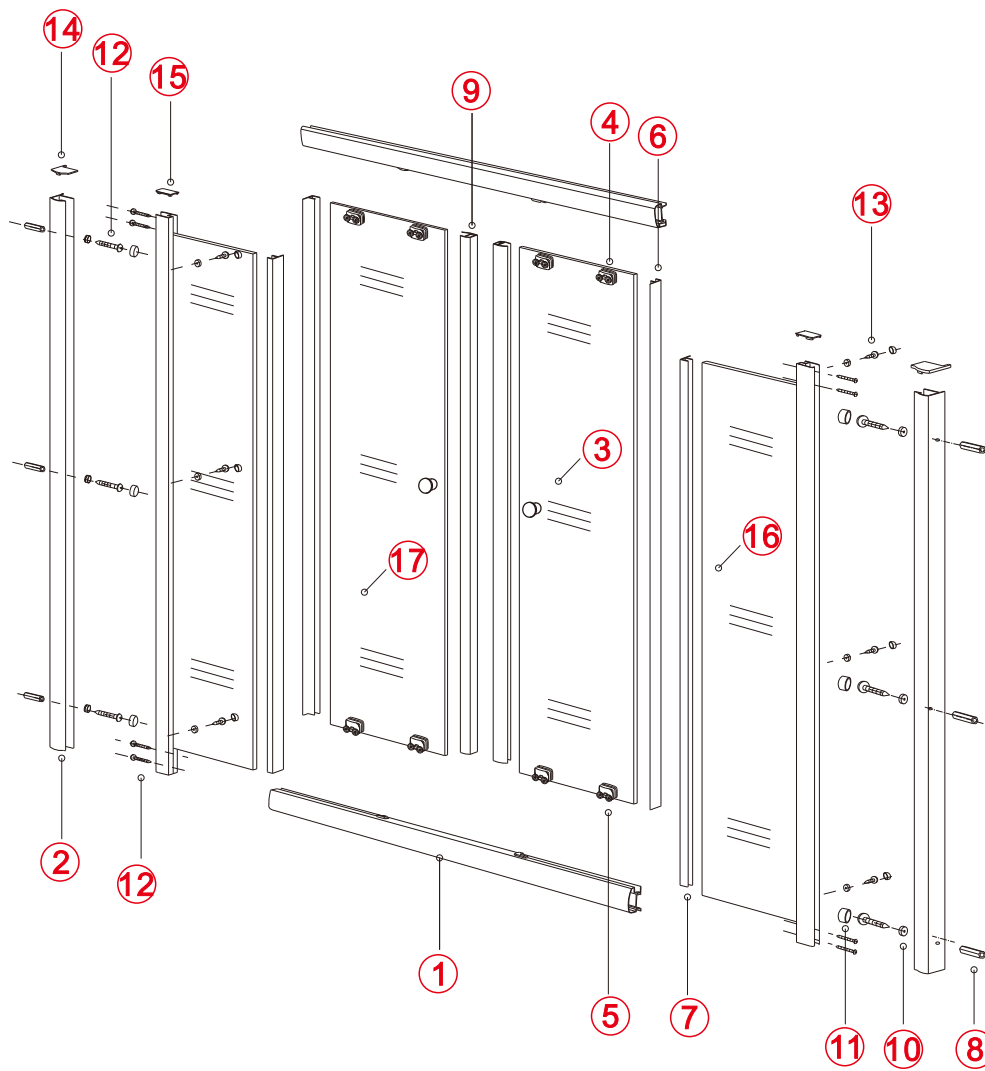

This product is heavy and will require two people to install.