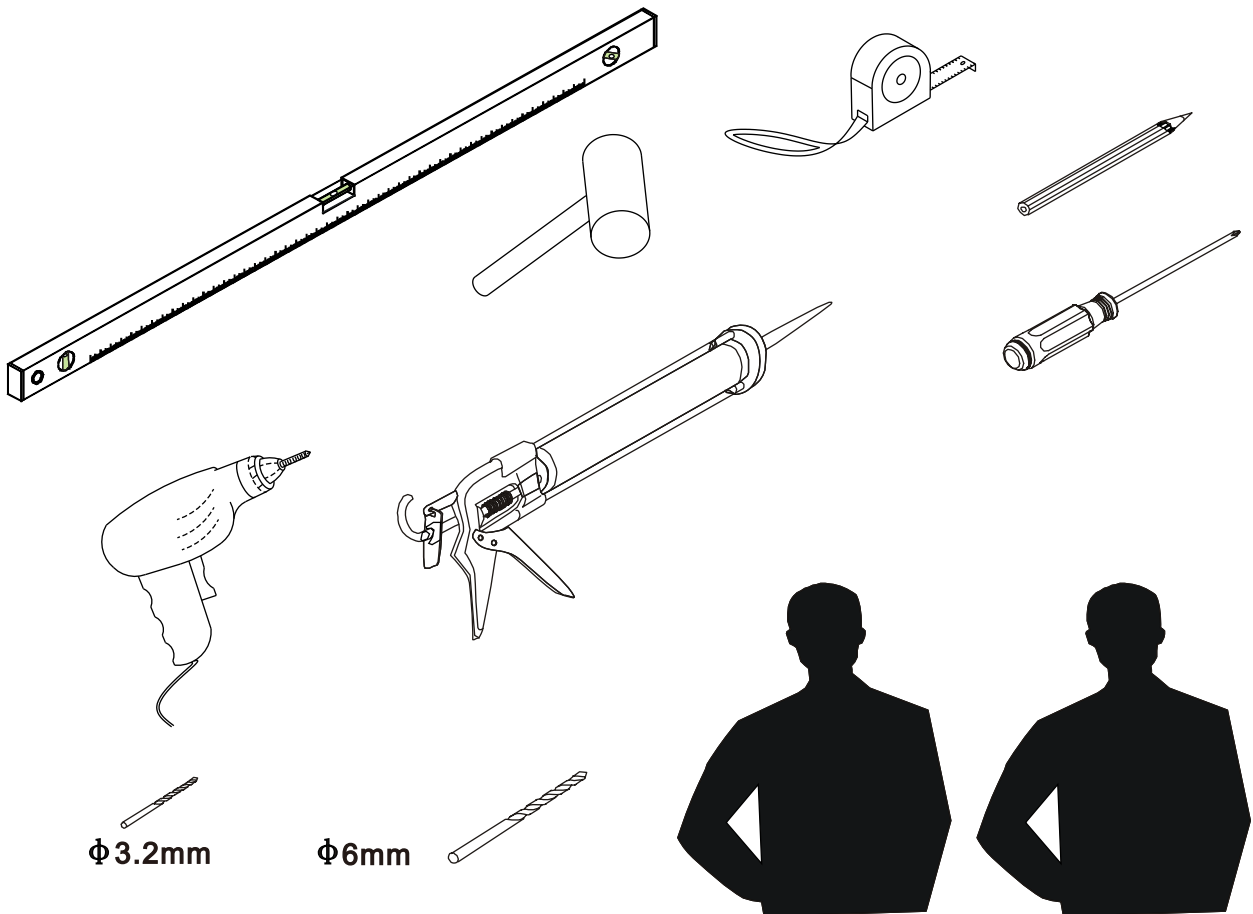

Note: Safety glass can not be re-worked.

■ Installation

Please read these instructions carefully before start of installation.

The wall post has up to 20mm of adjustment for out of true wall situations.

Ensure that the shower tray is fitted level and that after assembly of enclosure there is a full and continuous bead of sealant between the top of the shower tray and the tile joint.

Special care should be taken when drilling walls to avoid hidden pipes or electrical cables

Note: This product is heavy and will require two people to install.

Please remove protective film from aluminium profiles before installation.

■ Shower Tray Installation

The shower tray must be sited against a structural wall.

Water proof walling or tiling should be fitted so that it sits on the top of the tray rim.

■ Aftercare Instructions

After use, your shower should be cleaned with soap and water. This is particularly important in hard water districts where insoluble lime salts may be deposited and allowed to build up. Cleaners of a gritty or abrasive nature should not be used. Care should be taken to avoid contact with strong chemicals such as organic solvents and strippers.

Glass cleaners can be used but with caution, if in doubt contact the supplier of the cleaner in question.

Please keep these instructions for aftercare and customer service details.

Tools required

This product is heavy and will require two people to install.