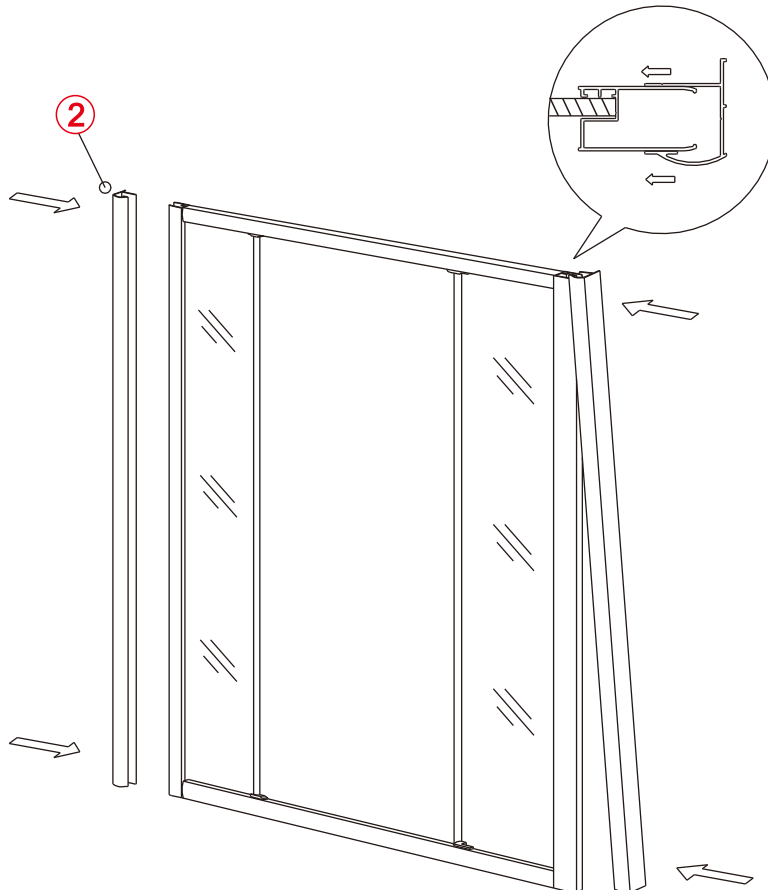

Note: Safety glass can not be re-worked.

■ Installation

Please read these instructions carefully before start of installation.

The wall post has up to 20mm of adjustment for out of true wall situations.

Ensure that the shower tray is fitted level and that after assembly of enclosure there is a full and continuous bead of sealant between the top of the shower tray and the tile joint.

This product is heavy and will require two people to install.

1

3

2

This product is heavy and will require two people to install.

3

4

5