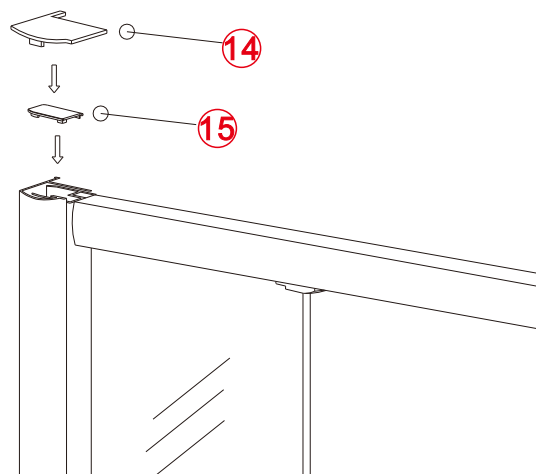

Note: Safety glass can not be re-worked.

■ Installation

Please read these instructions carefully before start of installation.

The wall post has up to 20mm of adjustment for out of true wall situations.

Ensure that the shower tray is fitted level and that after assembly of enclosure there is a full and continuous bead of sealant between the top of the shower tray and the tile joint.

This product is heavy and will require two people to install.

6

10

7

11

This product is heavy and will require two people to install.

13

This product is heavy and will require two people to install.