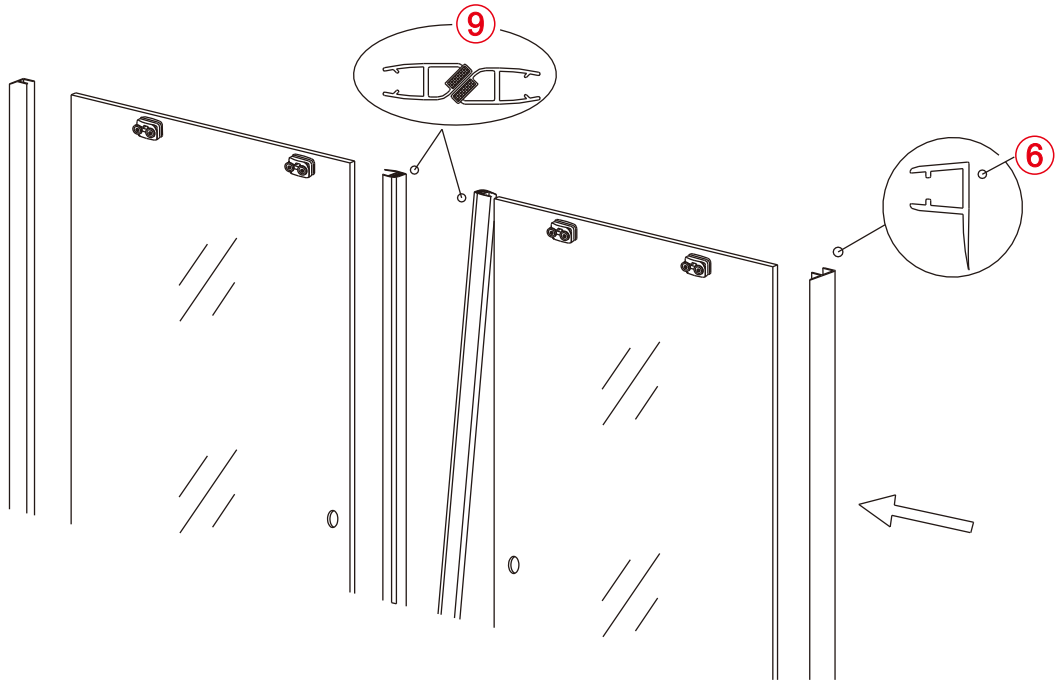

Note: Safety glass can not be re-worked.

■ Installation

Please read these instructions carefully before start of installation.

The wall post has up to 20mm of adjustment for out of true wall situations.

Ensure that the shower tray is fitted level and that after assembly of enclosure there is a full and continuous bead of sealant between the top of the shower tray and the tile joint.

This product is heavy and will require two people to install.

4

6

7

This product is heavy and will require two people to install.

5

8

9

This product is heavy and will require two people to install.

6

10

7

11

This product is heavy and will require two people to install.

13

This product is heavy and will require two people to install.