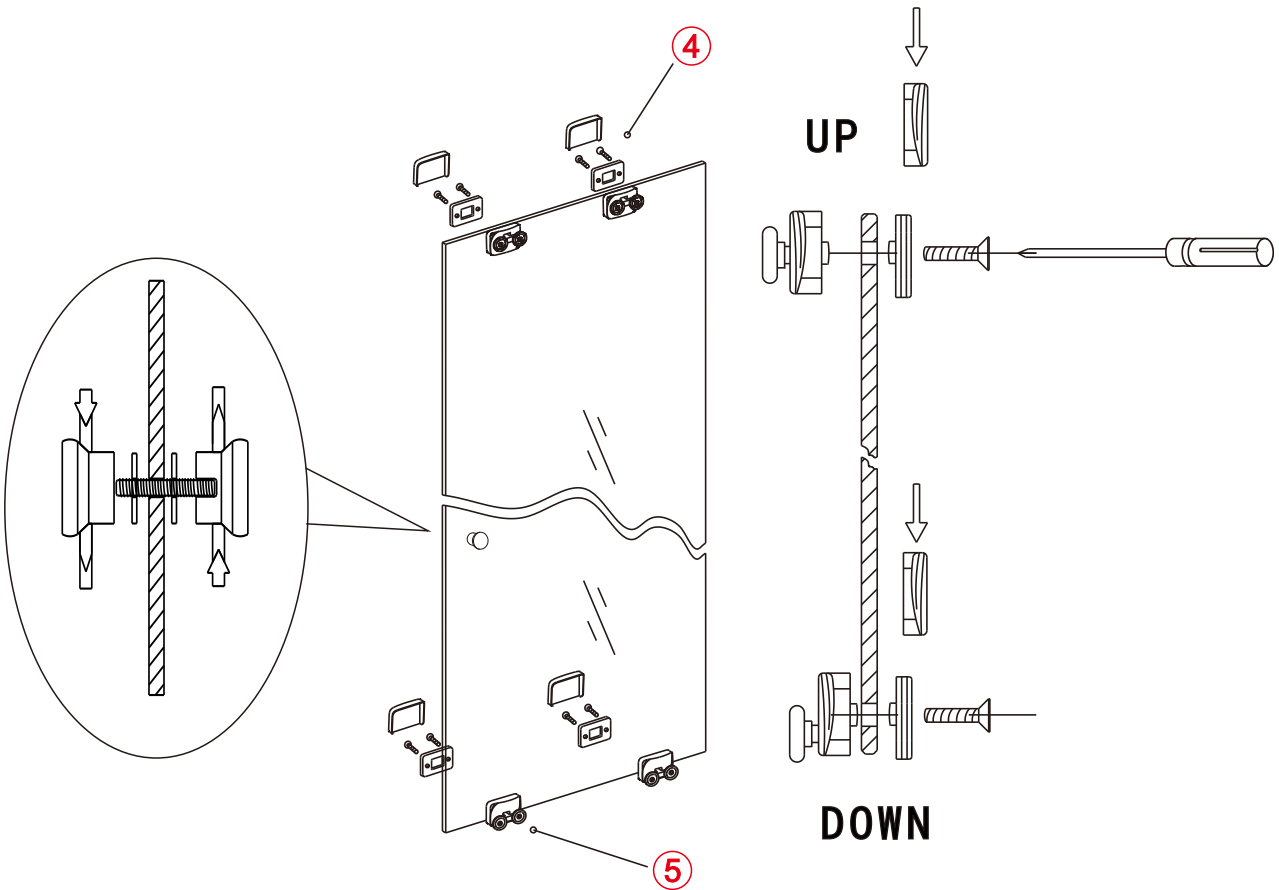

Note: Safety glass can not be re-worked.

■ Installation

Please read these instructions carefully before start of installation.

The wall post has up to 20mm of adjustment for out of true wall situations.

Ensure that the shower tray is fitted level and that after assembly of enclosure there is a full and continuous bead of sealant between the top of the shower tray and the tile joint.

This product is heavy and will require two people to install.

4

6

7

This product is heavy and will require two people to install.

5

8

9