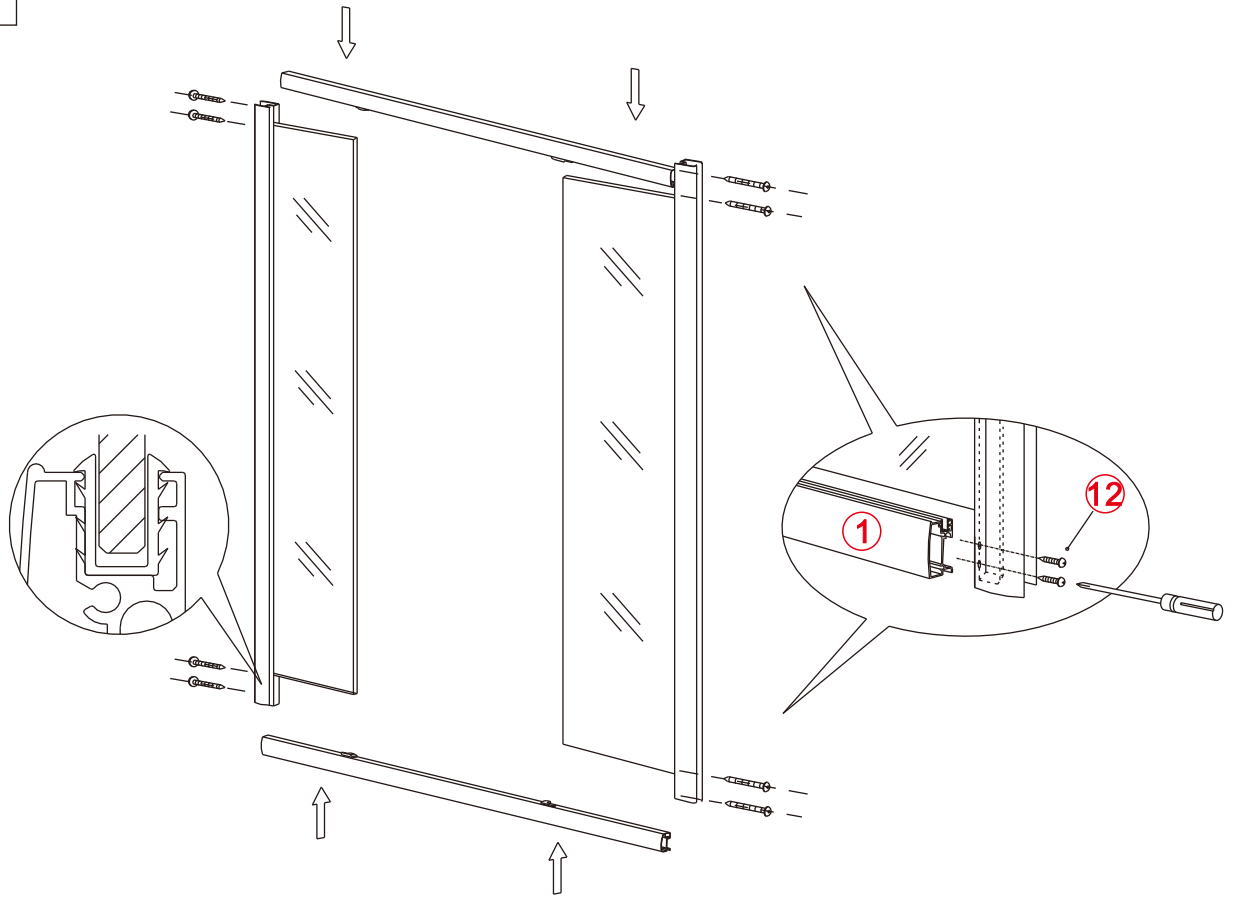

1

3

2

This product is heavy and will require two people to install.