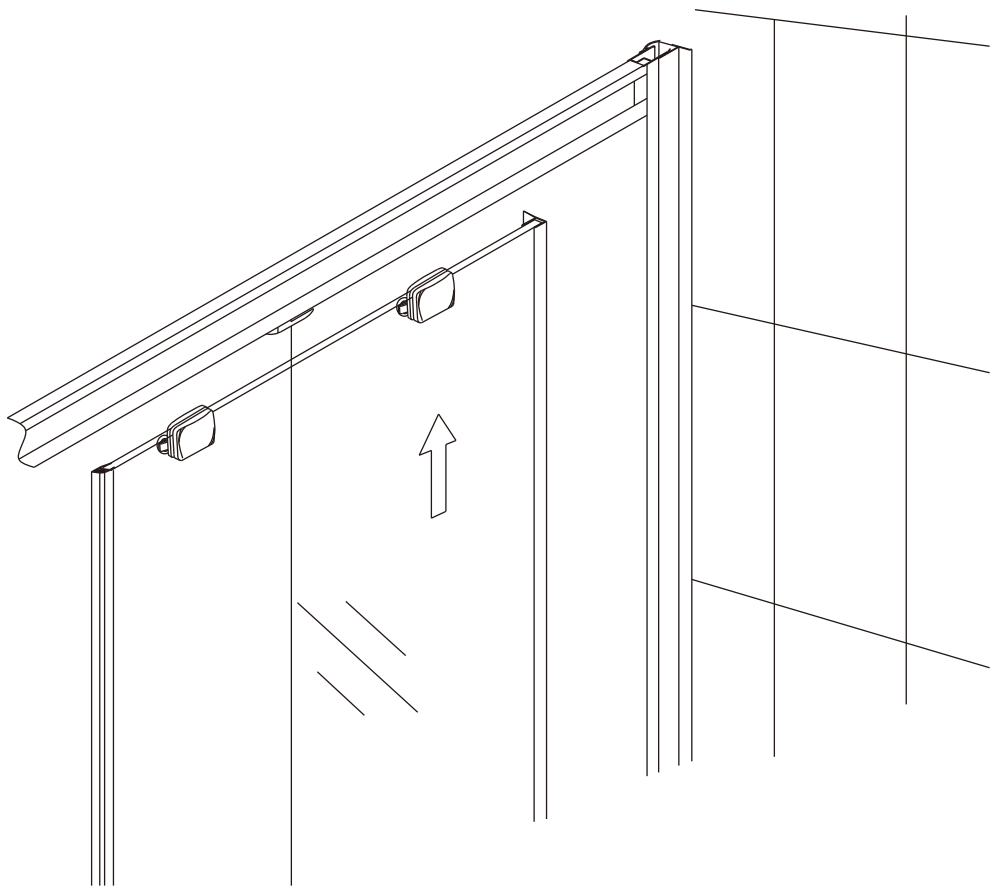

Note: Safety glass can not be re-worked.

■ Installation

Please read these instructions carefully before start of installation.

The wall post has up to 20mm of adjustment for out of true wall situations.

Ensure that the shower tray is fitted level and that after assembly of enclosure there is a full and continuous bead of sealant between the top of the shower tray and the tile joint.

This product is heavy and will require two people to install.

4

6

7

This product is heavy and will require two people to install.

5

8

9