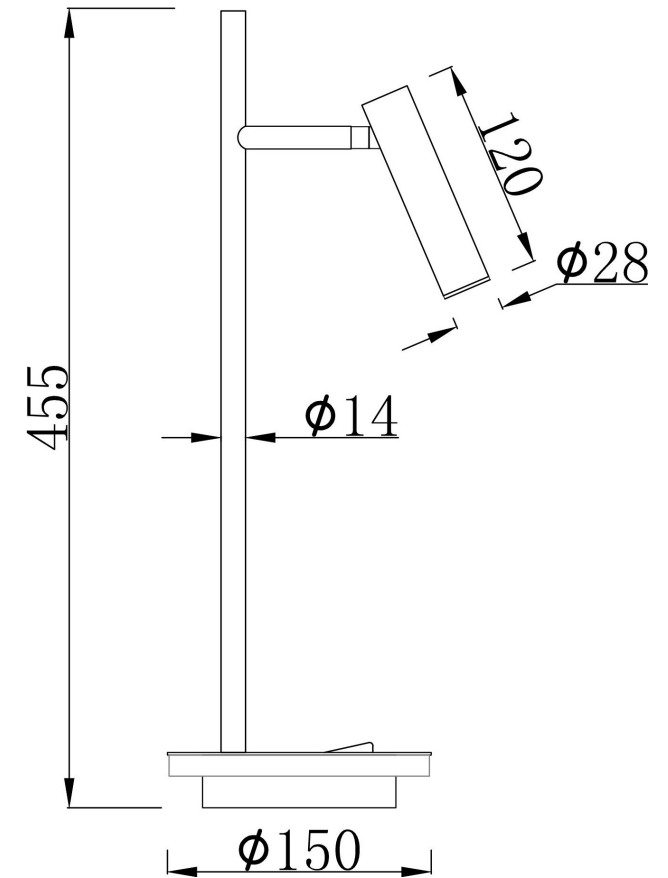

Instruction

Z010TL-L8B3K

MAX 9W
589 Lumen

Model: Z010TL-L8B3K
Collection: Table & Floor
Series: Estudio
Table Lamps

This product contains a light source of energy efficiency class G