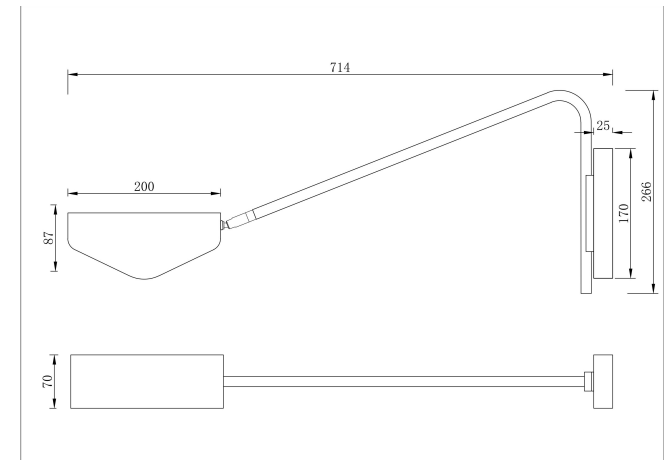

Instruction

MOD417WL-01BS1

1xG9 40W

Model: MOD417WL-01BS1

Collection: Modern

Series: Notta

Wall Lamps

This product contains a light source of energy efficiency class