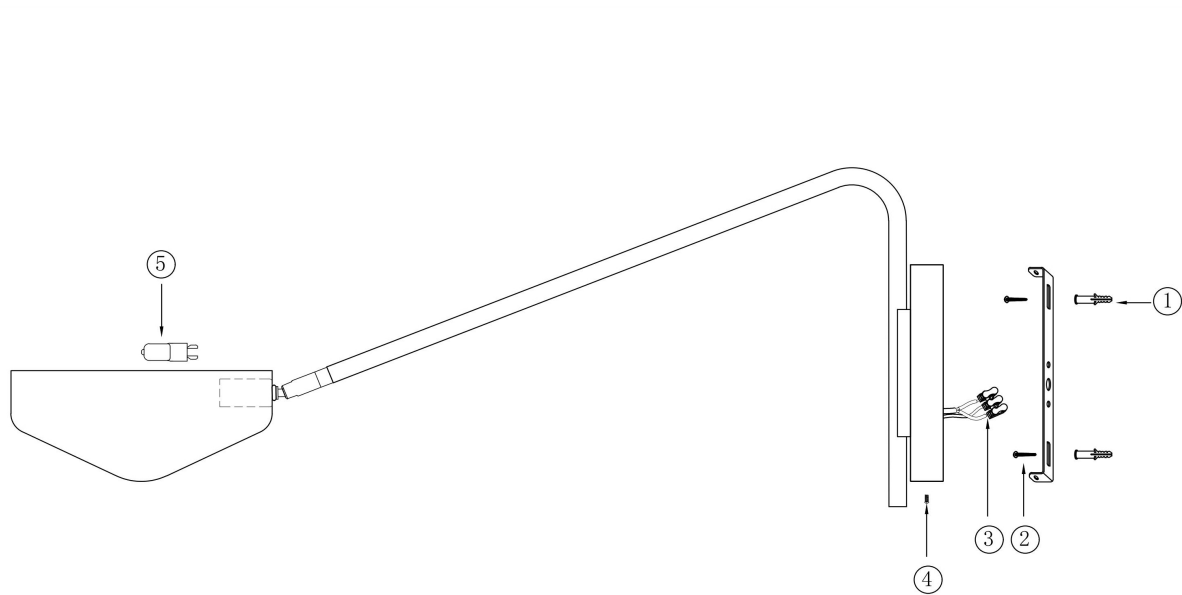

Instruction

MOD417WL-01BS1

1xG9 40W

Model: MOD417WL-01BS1

Collection: Modern

Series: Notta

Wall Lamps

This product contains a light source of energy efficiency class