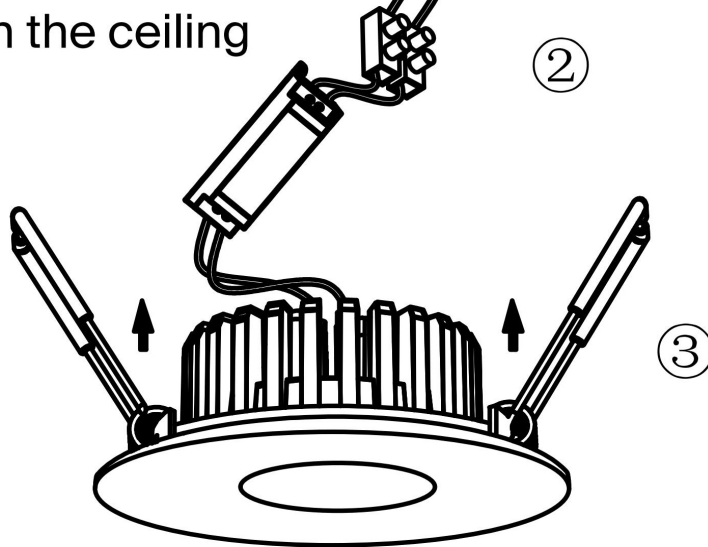

TO cut hole on the ceiling

MAX 7W
550 Lumen

Model: DL038-2-L7W4K

Collection: Downlight

Zen
Resessed