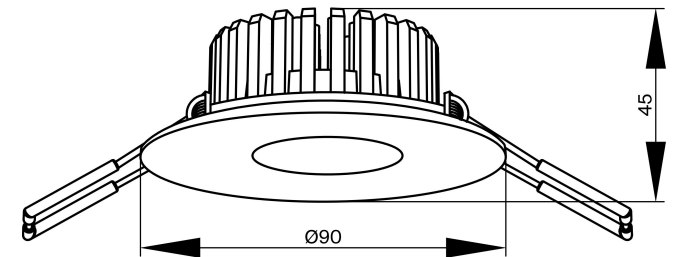

TO cut hole on the ceiling

MAX 7W
550 Lumen

Model: DL038-2-L7W4K

Collection: Downlight

Zen
Resessed