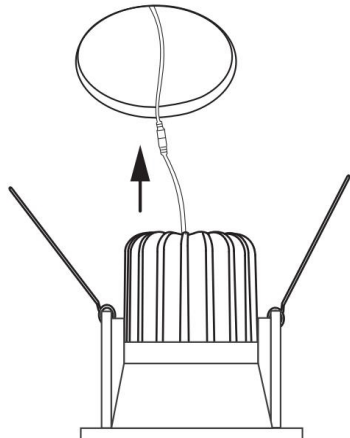

1

2

3

MAX 6W
420 Lumen

Model: DL034-01-06W3K-D-W

Collection: Downlight

Zoom
Resessed