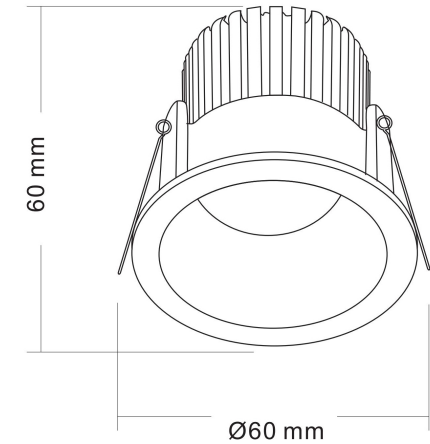

1

2

3

MAX 6W
420 Lumen

Model: DL034-01-06W3K-D-W

Collection: Downlight

Zoom
Resessed