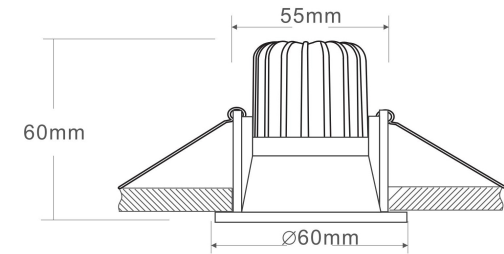

1

2

3

MAX 6W
420 Lumen

Model: DL034-01-06W3K-D-W

Collection: Downlight

Zoom
Resessed