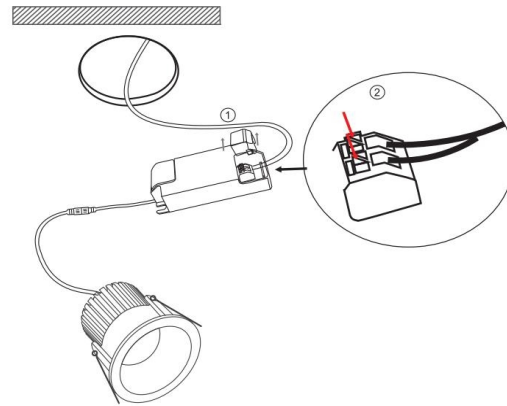

1

2

3

MAX 6W
420 Lumen

Model: DL034-01-06W3K-D-W

Collection: Downlight

Zoom
Resessed