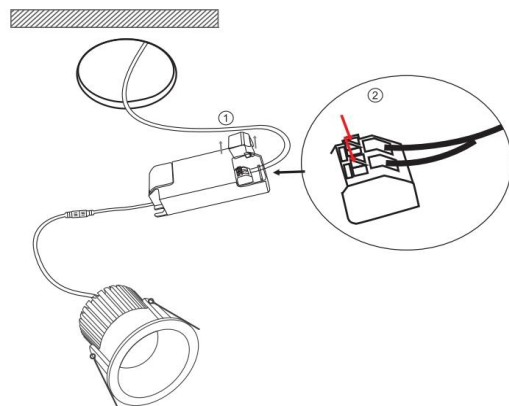

1

2

3

MAX 6W
470 Lumen

Model: DL034-01-06W3K-W

Collection: Downlight

Zoom
Resessed