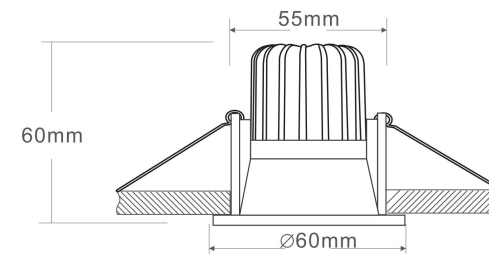

1

2

3

MAX 6W
470 Lumen

Model: DL034-01-06W3K-W

Collection: Downlight

Zoom
Resessed