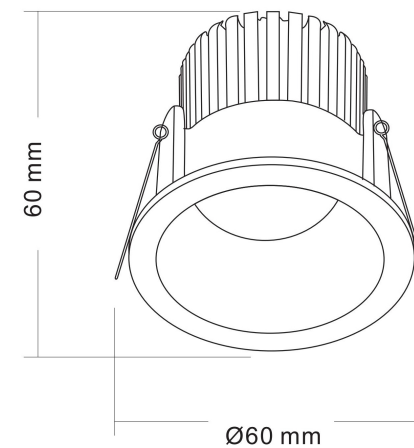

1

2

3

MAX 6W
470 Lumen

Model: DL034-01-06W3K-W

Collection: Downlight

Zoom
Resessed