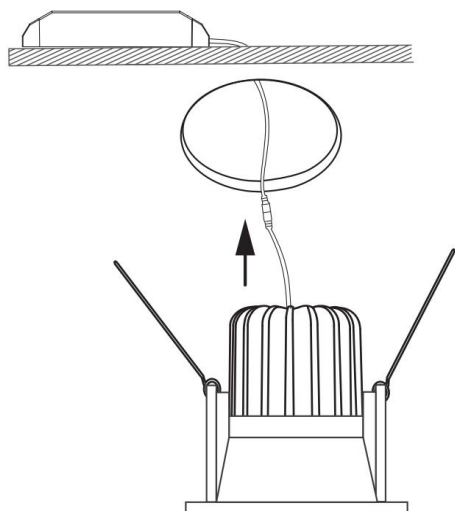

1

2

3

MAX 6W
470 Lumen

Model: DL034-01-06W3K-W

Collection: Downlight

Zoom
Resessed