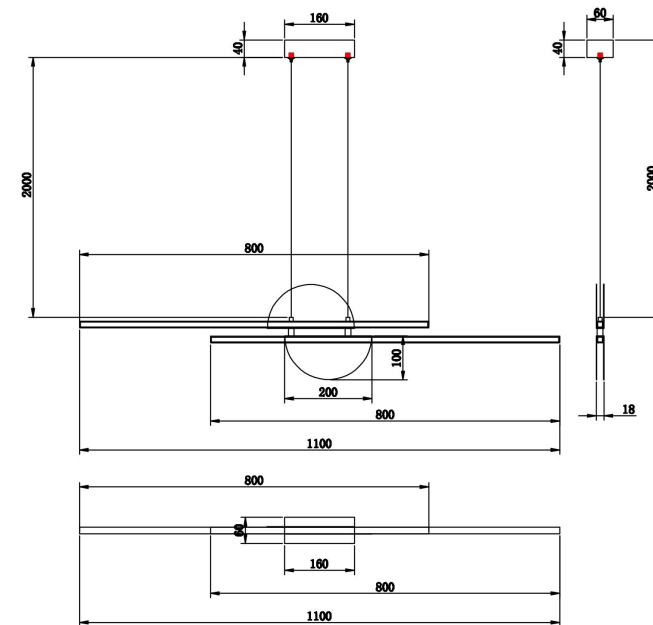

Instruction

MOD179PL-L26W4K

MAX 26W
900 Lumen

Model: MOD179PL-L26W4K

Collection: Modern

Series: Skyline

Pendant Lamps

This product contains a light source of energy efficiency class A