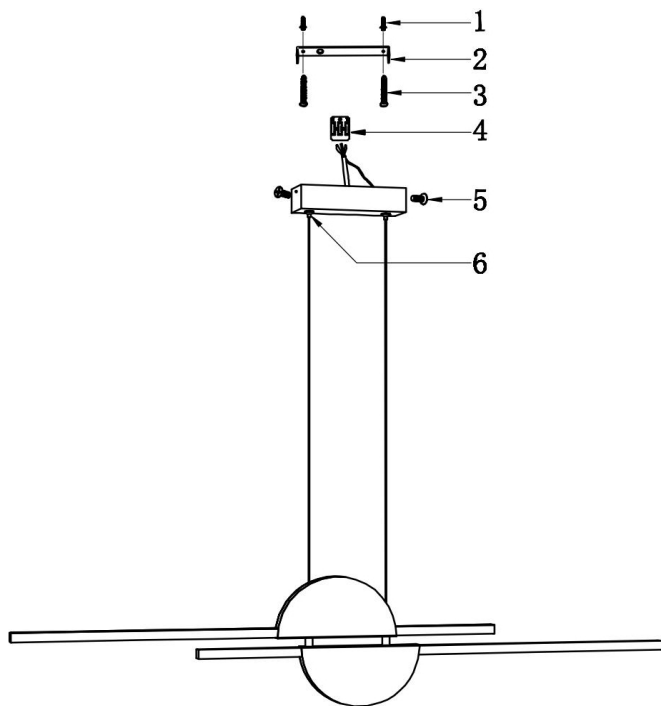

Instruction

MOD179PL-L26W4K

MAX 26W
900 Lumen

Model: MOD179PL-L26W4K

Collection: Modern

Series: Skyline

Pendant Lamps

This product contains a light source of energy efficiency class A