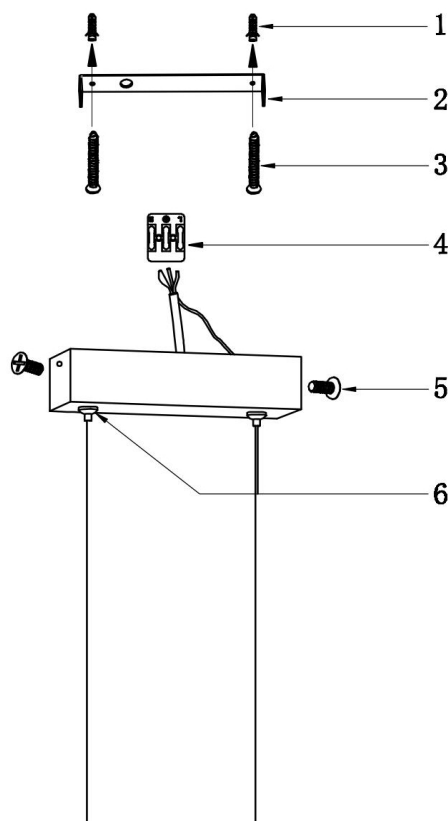

Instruction

MOD179PL-L26W4K

MAX 26W
900 Lumen

Model: MOD179PL-L26W4K

Collection: Modern

Series: Skyline

Pendant Lamps

This product contains a light source of energy efficiency class A